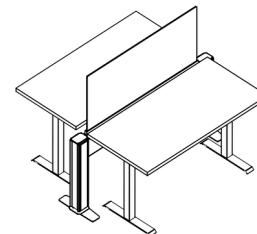

STRAIGHT BASE DIMENSIONS

- Height range: 27" - 45.5" excluding the top
- Worksurface width: 42" - 84"
- Worksurface depth: 24", 30"

CORNER BASE DIMENSIONS

- Height range: 28" - 45.5" excluding the top
- Worksurface width: 48" - 84"
- Worksurface depth: 24", 30"

Visit the [DRC](#) for more

- 6' x 6' Stations
- 2 Stage straight bases
 - Beam with fabric screens
 - Two section Dash credenzas with feet

- 5' x 2.5' Stations
- 2 Stage straight bases
 - Beam with frosted glass screen