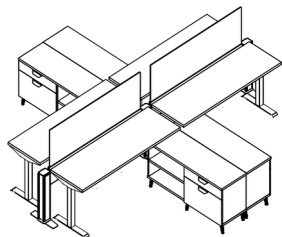

STRAIGHT BASE DIMENSIONS

- Height range: 27" - 45.5" excluding the top
- Worksurface width: 42" - 84"
- Worksurface depth: 24", 30"

CORNER BASE DIMENSIONS

- Height range: 28" - 45.5" excluding the top
- Worksurface width: 48" - 84"
- Worksurface depth: 24", 30"

Visit the [DRC](#) for more

- 6' x 6' Stations
- 2 Stage straight bases
 - Beam with fabric screens
 - Two section Dash credenzas with feet

- 5' x 2.5' Stations
- 2 Stage straight bases
 - Beam with frosted glass screen