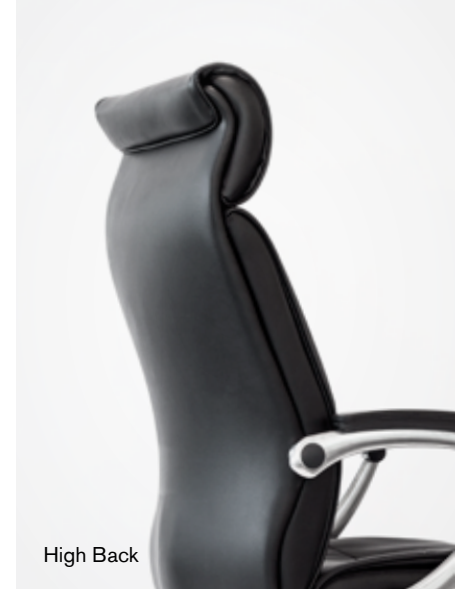

Madison | Our executive chair, known for both style and comfort delivers incomparable value. Options include a high and mid back design with polished chrome features creating a striking look for any private office.

FRÍANT

Mid Back

Madison

Executive Seating

- Greenguard Gold certified
- BIFMA certified
- Comfortable headrest (High Back)
- Upholstered in Dura-soft eco-leather
- Polished aluminum wishbone arms with non-scuff armrest pads
- Height adjustable seat with 2-to-1 synchronic tilt control with a 5 position lock
- Pneumatic lift

Color Options

■ ■ ■
Frame: Black | Arms & Legs: Chrome
Cushion: Black

Dimensions

Height: 39" – 46"
Width: 25"
Seat Height: 18" – 21"
Seat Depth: 19"
Seat Width: 20"
Arm Height: 8.5"
Range of Motion (Mid and High): 130°

High Back

Mid Back

High Back