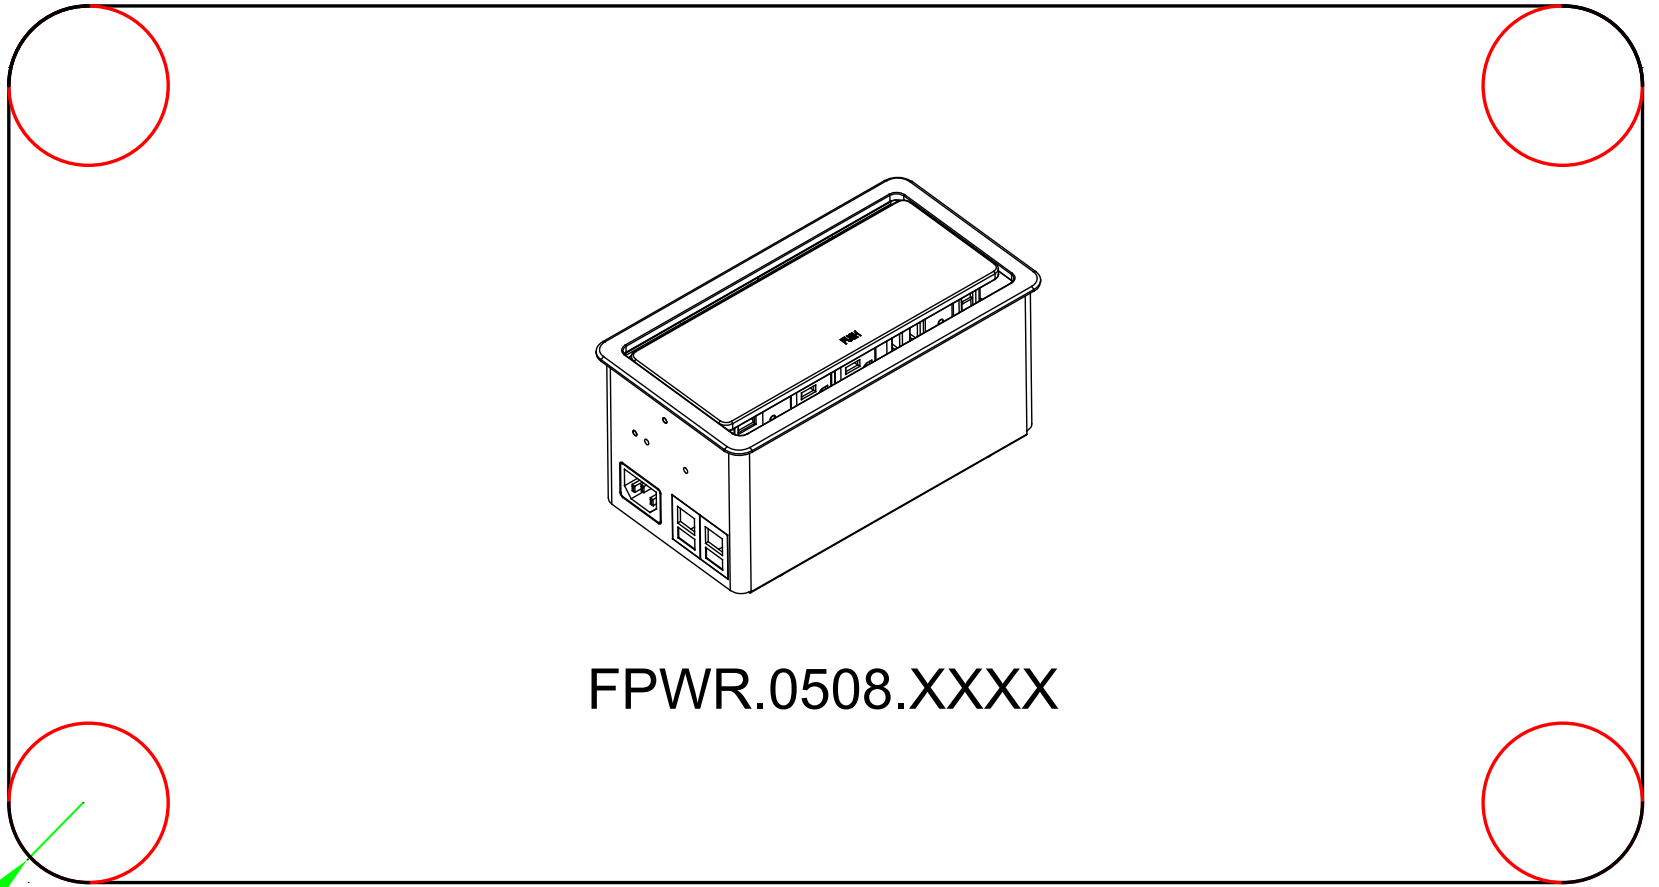

FRÍANT

8.07 "

4.33 "

R0.39 "

FPWR.0508.XXXX

IN.BOUND CUT

SCALE 1:1