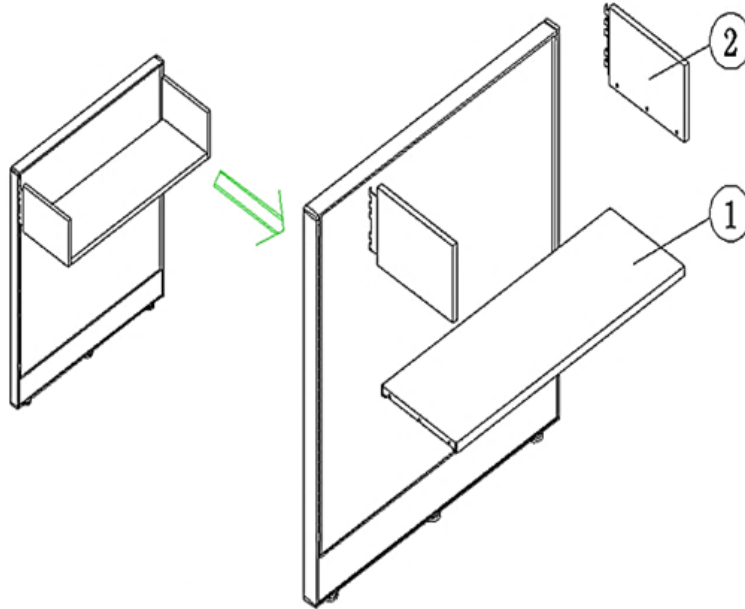

No.	Part Number	Description	Finish Selection	List
1	FSSH.24	Straight Front Shelf, 24"	YES	$126
	FSSH.30	Straight Front Shelf, 30"	YES	$146
	FSSH.36	Straight Front Shelf, 36"	YES	$180
	FSSH.42	Straight Front Shelf, 42"	YES	$215
	FSSH.48	Straight Front Shelf, 48"	YES	$250
2	FISSHENDHF	Straight front shelf end half height	YES	$196