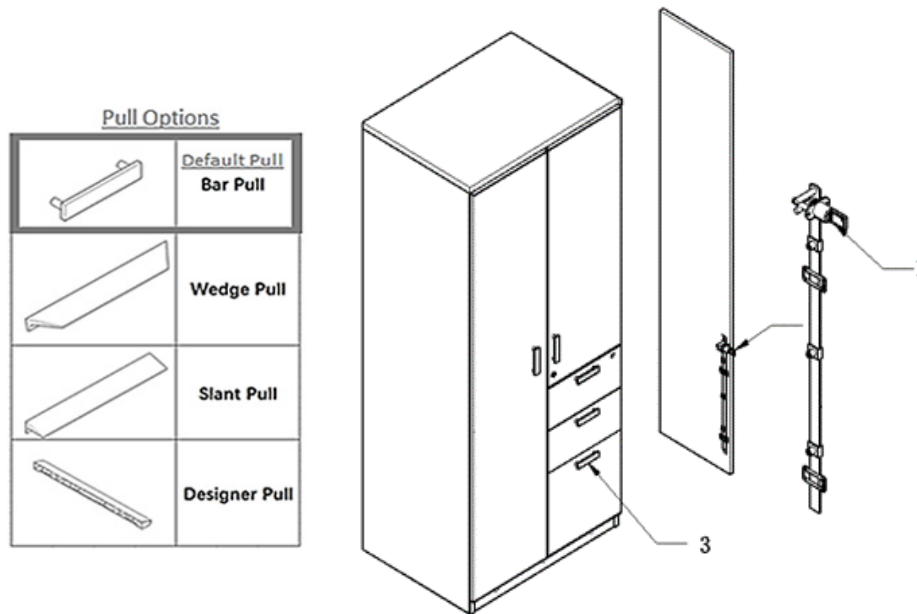

No.	Part Number	Description	Finish Selection	List
1	METAL1-KEY-CORE	Lock Core, Single	NO	See Pricebook
1.1	METAL1 -FMK	Master Key	NO	See Pricebook
1.2	METAL1-FCK	Change Key (Control Key)	NO	See Pricebook
3	PEDPULL-10	Bar Pull (Default)	NO	$25
	WEDGE-PULL-167	WEDGE PULL - FOR PED	NO	See Pricebook
	SLANT-PULL-167	SLANT PULL - FOR PED	NO	See Pricebook
	DESIGNER-PULL-250-RED/Green/Grey	Designer Pull	NO	See Pricebook
4.1	FLFEG.2D	Extended Glide, 2.5"	NO	$10