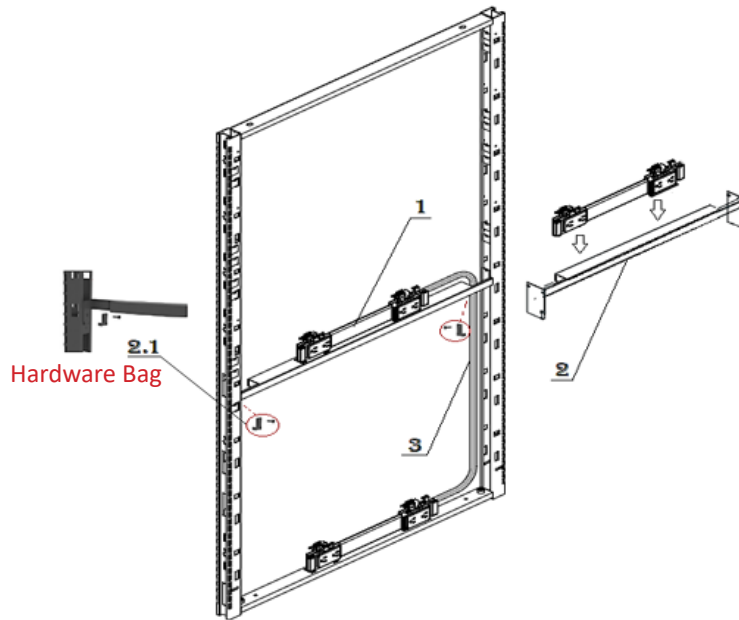

No.	Part Number	Description	Finish Selection	List
1	FASP08-3	Power Retro, 24"	NO	$171
	FASP08-4	Power Retro, 30"	NO	$210
	FASP08-5	Power Retro, 36"	NO	$265
	FASP08-6	Power Retro, 42"	NO	$318
	FASP08-7	Power Retro, 48"	NO	$369
2	FIBPRB.24	BELTLINE POWER BRACKET, 24"	NO	See Pricebook
	FIBPRB.30	BELTLINE POWER BRACKET, 30"	NO	See Pricebook
	FIBPRB.36	BELTLINE POWER BRACKET, 36"	NO	See Pricebook
	FIBPRB.42	BELTLINE POWER BRACKET, 42"	NO	See Pricebook
	FIBPRB.48	BELTLINE POWER BRACKET, 48"	NO	See Pricebook
2.1	FIBPRB.H	Hardware Bag	NO	$6
3	FIIFPJ	In Frame Power Jumper	NO	See Pricebook