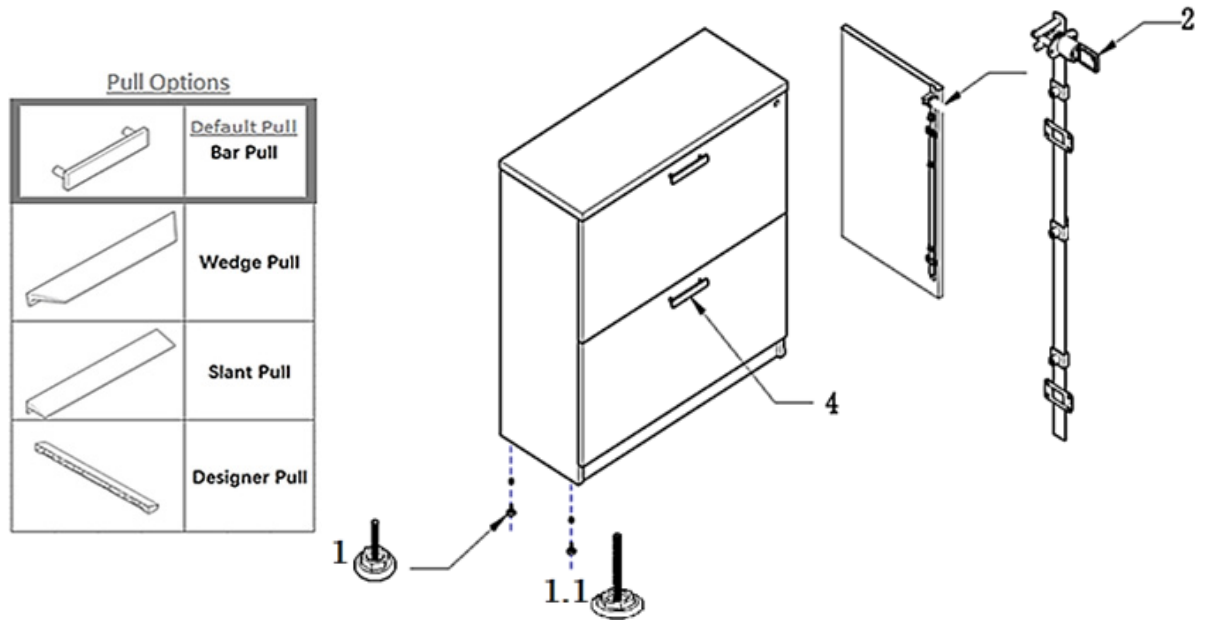

No.	Part Number	Description	Finish Selection	List
1.1	FLFEG.2D	Extended Glide, 2.5"	NO	$10
2	METAL1-KEY-CORE	Lock Core, Single	NO	See Pricebook
2.1	METAL1 -FMK	Master Key	NO	See Pricebook
2.2	METAL1-FCK	Change Key (Control Key)	NO	See Pricebook
4	LATPULL-50	Bar Pull	NO	$25
	WEDGE-PULL-244	WEDGE PULL - FOR Lateral File	NO	See Pricebook
	SLANT-PULL-199	SLANT PULL - FOR Lateral File	NO	See Pricebook
	DESIGNER-PULL-250-RED/Green/Grey	Designer Pull	NO	See Pricebook
5	FLFCW-30	Lateral File Counterweight, for 30"W	NO	See Pricebook
	FLFCW-36	Lateral File Counterweight, for 36"W	NO	See Pricebook
	FLFCW-42	Lateral File Counterweight, for 42"W	NO	See Pricebook