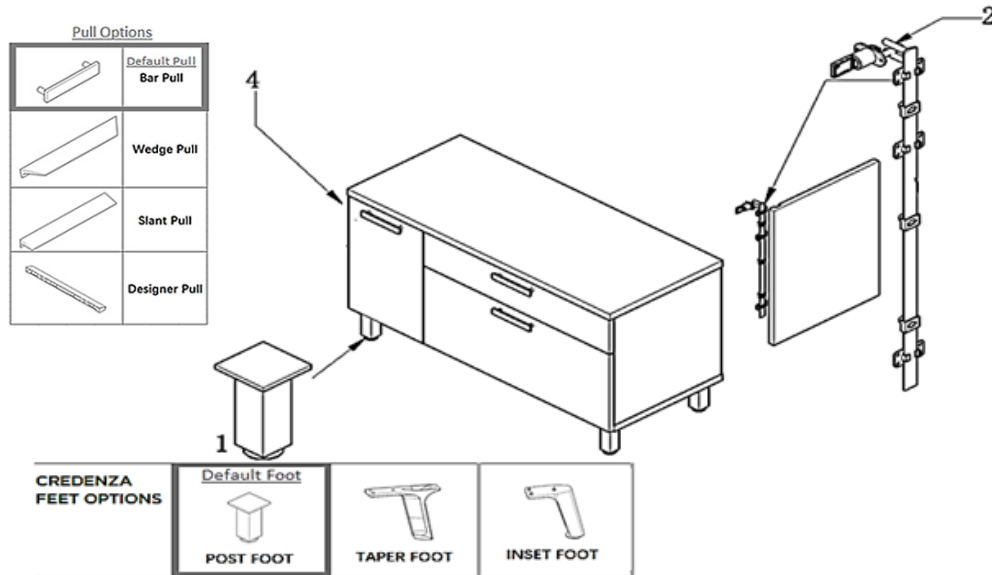

No.	Part Number	Description	Finish Selection	List
1	FCREDSQ.SquareFeet	Post Foot	YES	$44
	FCREDLEG-TAPER	Taper Foot	YES	$58
	FCREDLEG-INSET	Inset Foot	YES	$64
2	LAM1-KEY-CORE	Lock Core, Single	NO	See Pricebook
2.1	LAM1 -FMK	Master Key	NO	See Pricebook
2.2	LAM1-FCK	Change Key (Control Key)	NO	See Pricebook
4	PEDPULL-10	Bar Pull	NO	$25
	WEDGE-PULL-244	WEDGE PULL - FOR Lateral File	NO	See Pricebook
	SLANT-PULL-199	SLANT PULL - FOR Lateral File	NO	See Pricebook
	DESIGNER-PULL-250-RED/Green/Grey	Designer Pull	NO	See Pricebook