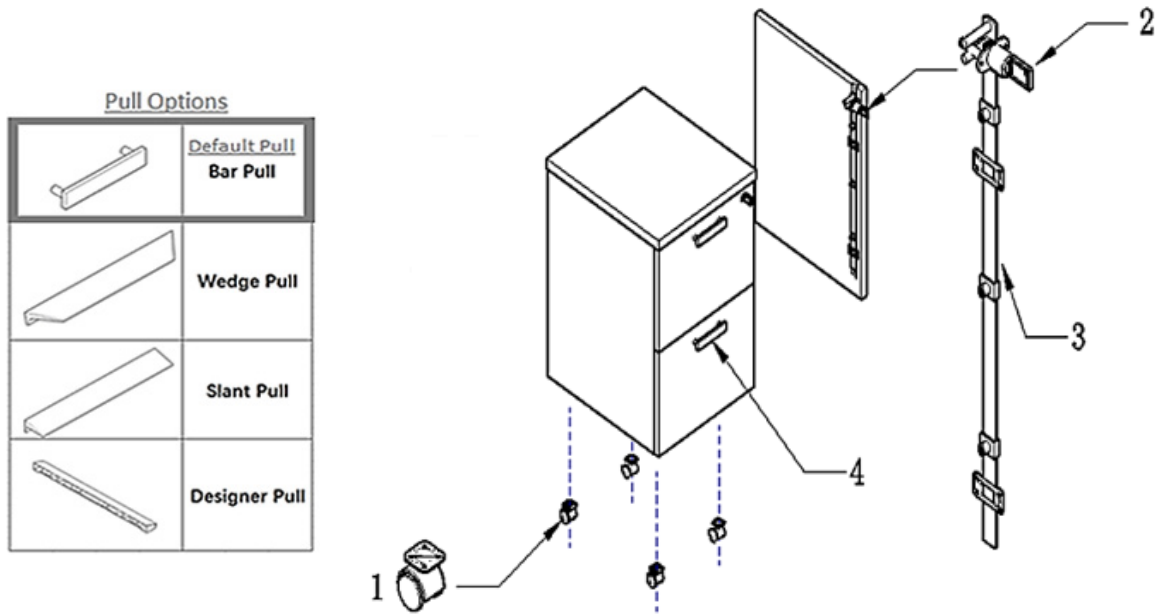

No.	Part Number	Description	Finish Selection	List
1	FBBF-FFC	Casters for Mobile BBF/FF Peds (Set of 4)	NO	$157
2	METAL1-KEY-CORE	Lock Core, Single	NO	See Pricebook
2.1	METAL1 -FMK	Master Key	NO	See Pricebook
2.2	METAL1-FCK	Change Key (Control Key)	NO	See Pricebook
3	PEDSQCL-BBF	Lockbar with CORE	NO	$59
4	PEDPULL-10	Bar Pull	NO	$25
	WEDGE-PULL-167	WEDGE PULL - FOR PED	NO	See Pricebook
	SLANT-PULL-167	SLANT PULL - FOR PED	NO	See Pricebook
	DESIGNER-PULL-250-RED/Green/Grey	Designer Pull	NO	See Pricebook