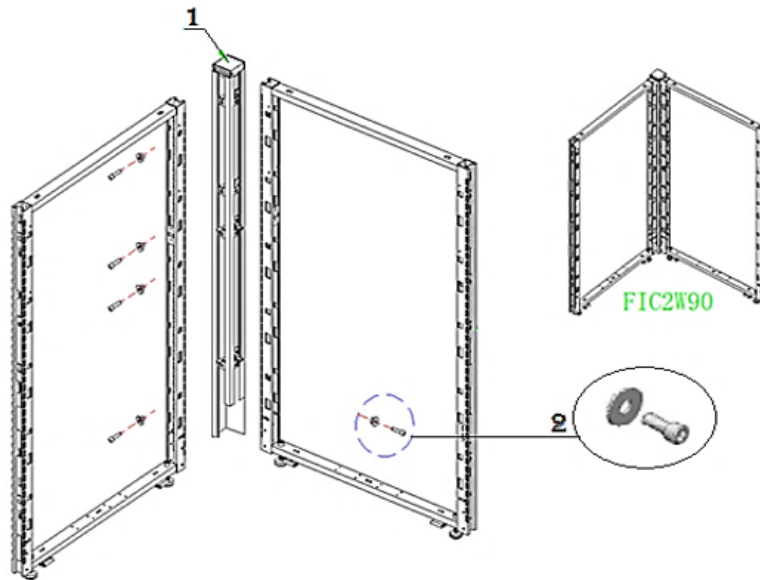

No.	Part Number	Description	Finish Selection	List
1	FIC2W90.24	2 way 90° Connector, 24"	YES	See Pricebook
	FIC2W90.29	2 way 90° Connector, 29"	YES	See Pricebook
	FIC2W90.32	2 way 90° Connector, 32"	YES	See Pricebook
	FIC2W90.37	2 way 90° Connector, 37"	YES	See Pricebook
	FIC2W90.40	2 way 90° Connector, 40"	YES	See Pricebook
	FIC2W90.45	2 way 90° Connector, 45"	YES	See Pricebook
	FIC2W90.48	2 way 90° Connector, 48"	YES	See Pricebook
	FIC2W90.53	2 way 90° Connector, 53"	YES	See Pricebook
	FIC2W90.56	2 way 90° Connector, 56"	YES	See Pricebook
	FIC2W90.61	2 way 90° Connector, 61"	YES	See Pricebook
	FIC2W90.64	2 way 90° Connector, 64"	YES	See Pricebook
	FIC2W90.69	2 way 90° Connector, 69"	YES	See Pricebook
	FIC2W90.80	2 way 90° Connector, 80"	YES	See Pricebook
	FIC2W90.85	2 way 90° Connector, 85"	YES	See Pricebook
2	FIBOC	Frame to Connector Bolts AND Washers only	NO	$4