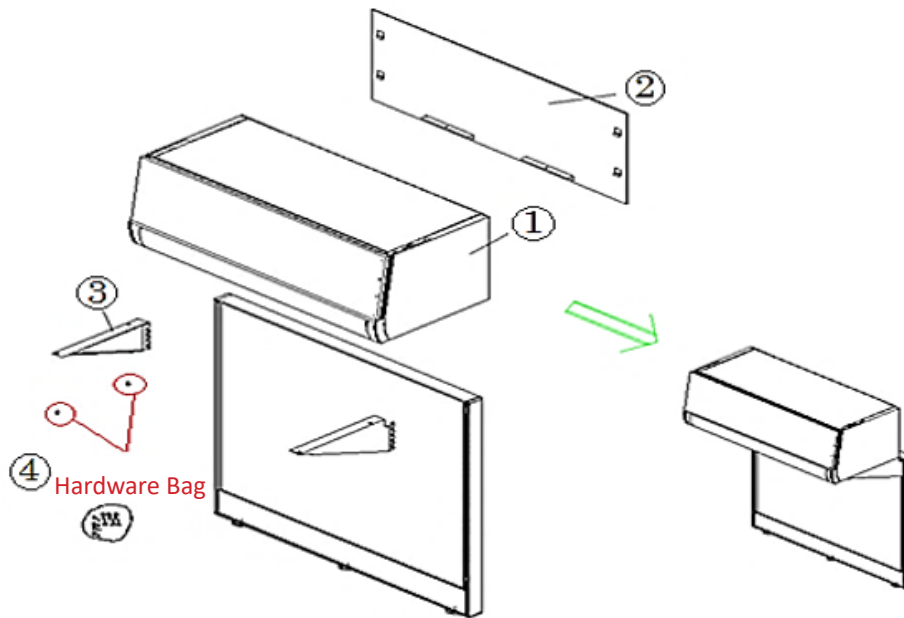

No.	Part Number	Description	Finish Selection	List
1	FPNOV.1624	Pneumatic Overhead, 16 X 24	YES	$1,042
	FPNOV.1630	Pneumatic Overhead, 16 X 30	YES	$1,139
	FPNOV.1636	Pneumatic Overhead, 16 X 36	YES	$1,234
	FPNOV.1642	Pneumatic Overhead, 16 X 42	YES	$1,323
	FPNOV.1648	Pneumatic Overhead, 16 X 48	YES	$1,428
2	FPNOVUB.24	Pneumatic Overhead Back panel, 24"	YES	$271
	FPNOVUB.30	Pneumatic Overhead Back panel, 30"	YES	$306
	FPNOVUB.36	Pneumatic Overhead Back panel, 36"	YES	$341
	FPNOVUB.42	Pneumatic Overhead Back panel, 42"	YES	$378
	FPNOVUB.48	Pneumatic Overhead Back panel, 48"	YES	$413
3	FIPNOVUB	Novo Pneumatic Overhead Upmount Bracket (Pair)	YES	$119
4	FPNOVUB.H	Hardware Package for upmount pneumatic overhead, Novo/Interra. Includes bolts	NO	$1