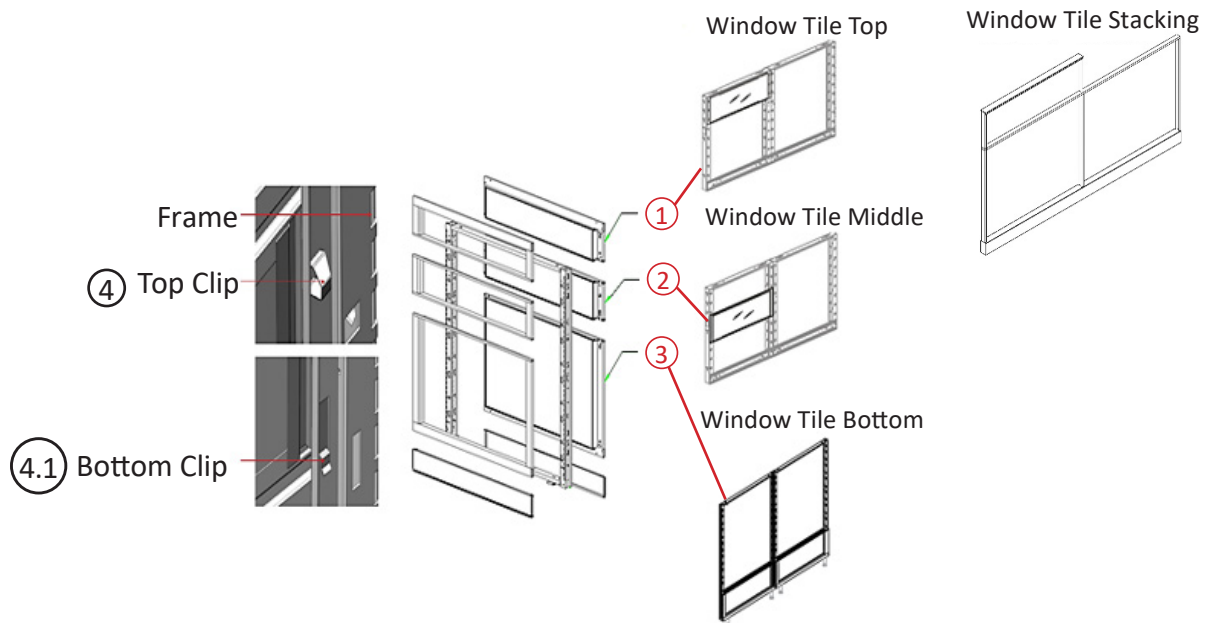

No.	Part Number	Description	Finish Selection	List
1	FIWTT.1624	16"H x 24"W Window Top Tile	YES	See Pricebook
	FIWTT.1630	16"H x 30"W Window Top Tile	YES	See Pricebook
	FIWTT.1636	16"H x 36"W Window Top Tile	YES	See Pricebook
	FIWTT.1642	16"H x 42"W Window Top Tile	YES	See Pricebook
	FIWTT.1648	16"H x 48"W Window Top Tile	YES	See Pricebook
2	FIWTS.1624	16"H x 24"W Window Tile Stacking Tile	YES	See Pricebook
	FIWTS.1630	16"H x 30"W Window Tile Stacking Tile	YES	See Pricebook
	FIWTS.1636	16"H x 36"W Window Tile Stacking Tile	YES	See Pricebook
	FIWTS.1642	16"H x 42"W Window Tile Stacking Tile	YES	See Pricebook
	FIWTS.1648	16"H x 48"W Window Tile Stacking Tile	YES	See Pricebook
3	FIWTM.1624	16"H x 24"W Window Tile Middle	YES	See Pricebook
	FIWTM.1630	16"H x 30"W Window Tile Middle	YES	See Pricebook
	FIWTM.1636	16"H x 36"W Window Tile Middle	YES	See Pricebook
	FIWTM.1642	16"H x 42"W Window Tile Middle	YES	See Pricebook
	FIWTM.1648	16"H x 48"W Window Tile Middle	YES	See Pricebook
4	FIWTB.1624	16"H x 24"W Window Tile Bottom	YES	See Pricebook
	FIWTB.1630	16"H x 30"W Window Tile Bottom	YES	See Pricebook
	FIWTB.1636	16"H x 36"W Window Tile Bottom	YES	See Pricebook
	FIWTB.1642	16"H x 42"W Window Tile Bottom	YES	See Pricebook
	FIWTB.1648	16"H x 48"W Window Tile Bottom	YES	See Pricebook