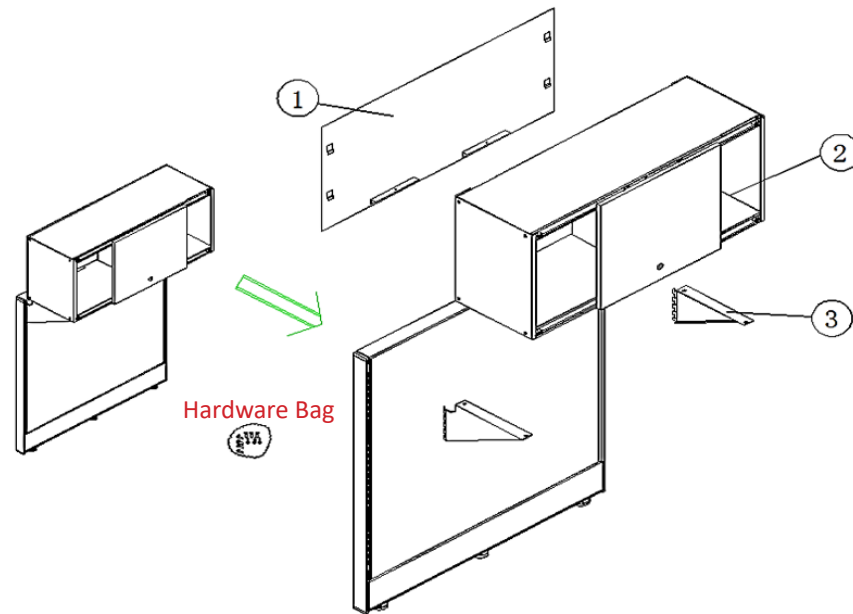

No.	Part Number	Description	Finish Selection	List
1	FSLOVUB.24	Sliding Overhead Back panel, 24"	YES	$271
	FSLOVUB.30	Sliding Overhead Back panel, 30"	YES	$306
	FSLOVUB.36	Sliding Overhead Back panel, 36"	YES	$341
	FSLOVUB.42	Sliding Overhead Back panel, 42"	YES	$378
	FSLOVUB.48	Sliding Overhead Back panel, 48"	YES	$413
2	FSLOV.1624	Sliding Door Overhead, 16 x 24"	YES	$867
	FSLOV.1630	Sliding Door Overhead, 16 x 30"	YES	$948
	FSLOV.1636	Sliding Door Overhead, 16 x 36"	YES	$1,033
	FSLOV.1642	Sliding Door Overhead, 16 x 42"	YES	$1,130
	FSLOV.1648	Sliding Door Overhead, 16 x 48"	YES	$1,222
3	FISLOVUB	Interra Upmount Sliding Door Overhead Brackets	YES	$107
4	FSLOVU.H	Hardware Package for upmount sliding overhead, Novo/Interra. Includes nuts, bolts and extender bracket	NO	$6