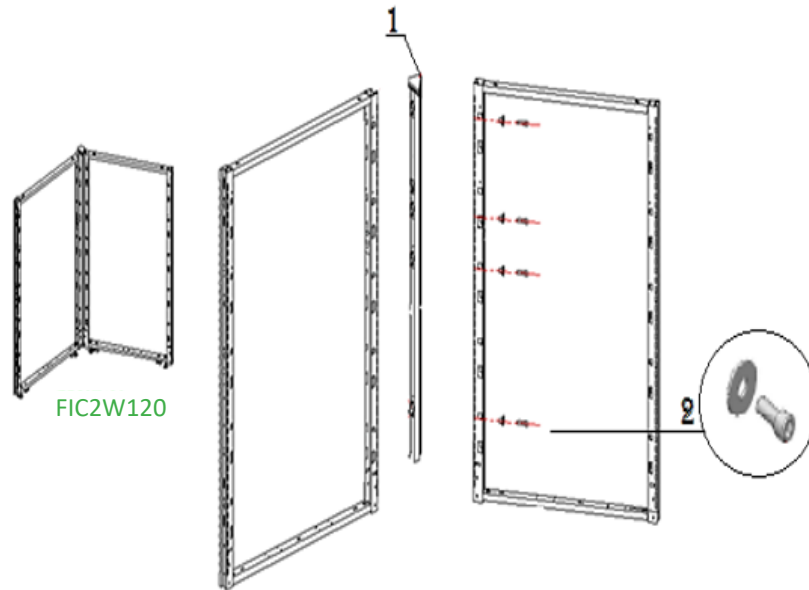

No.	Part Number	Description	Finish Selection	List
1	FIC4W90.24	4 way 90° Connector, 24"	YES	See Pricebook
	FIC4W90.29	4 way 90° Connector, 29"	YES	See Pricebook
	FIC4W90.32	4 way 90° Connector, 32"	YES	See Pricebook
	FIC4W90.37	4 way 90° Connector, 37"	YES	See Pricebook
	FIC4W90.40	4 way 90° Connector, 40"	YES	See Pricebook
	FIC4W90.45	4 way 90° Connector, 45"	YES	See Pricebook
	FIC4W90.48	4 way 90° Connector, 48"	YES	See Pricebook
	FIC4W90.53	4 way 90° Connector, 53"	YES	See Pricebook
	FIC4W90.56	4 way 90° Connector, 56"	YES	See Pricebook
	FIC4W90.61	4 way 90° Connector, 61"	YES	See Pricebook
	FIC4W90.64	4 way 90° Connector, 64"	YES	See Pricebook
	FIC4W90.69	4 way 90° Connector, 69"	YES	See Pricebook
	FIC4W90.80	4 way 90° Connector, 80"	YES	See Pricebook
	FIC4W90.85	4 way 90° Connector, 85"	YES	See Pricebook
2	FIBOC	Frame to Connector Bolts AND Washers only	NO	$4