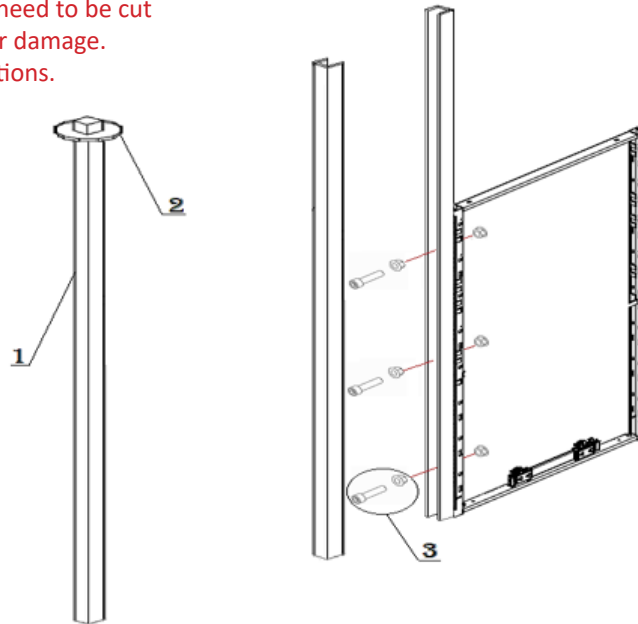

NOTE: If ordering power poles alone, they will need to be cut for shipping, due to the length and potential for damage. Contact Customer Success Team with any questions.

No.	Part Number	Description	Finish Selection	List
1	FICDE.P	Power Pole	YES	$539
2	FICDE.PC	Power Pole Top	YES	$27
3	FIPTP.24	24" Panel to Panel Connector	NO	See Pricebook
	FIPTP.29	29" Panel to Panel Connector	NO	See Pricebook
	FIPTP.32	32" Panel to Panel Connector	NO	See Pricebook
	FIPTP.37	37" Panel to Panel Connector	NO	See Pricebook
	FIPTP.40	40" Panel to Panel Connector	NO	See Pricebook
	FIPTP.45	45" Panel to Panel Connector	NO	See Pricebook
	FIPTP.48	48" Panel to Panel Connector	NO	See Pricebook
	FIPTP.53	53" Panel to Panel Connector	NO	See Pricebook
	FIPTP.61	61" Panel to Panel Connector	NO	See Pricebook
	FIPTP.69	69" Panel to Panel Connector	NO	See Pricebook
	FIPTP.85	85" Panel to Panel Connector	NO	See Pricebook
4	FHSP20-3	Ceiling Power, 4-Circuit, 8-Wire, 14ft	NO	$1,209