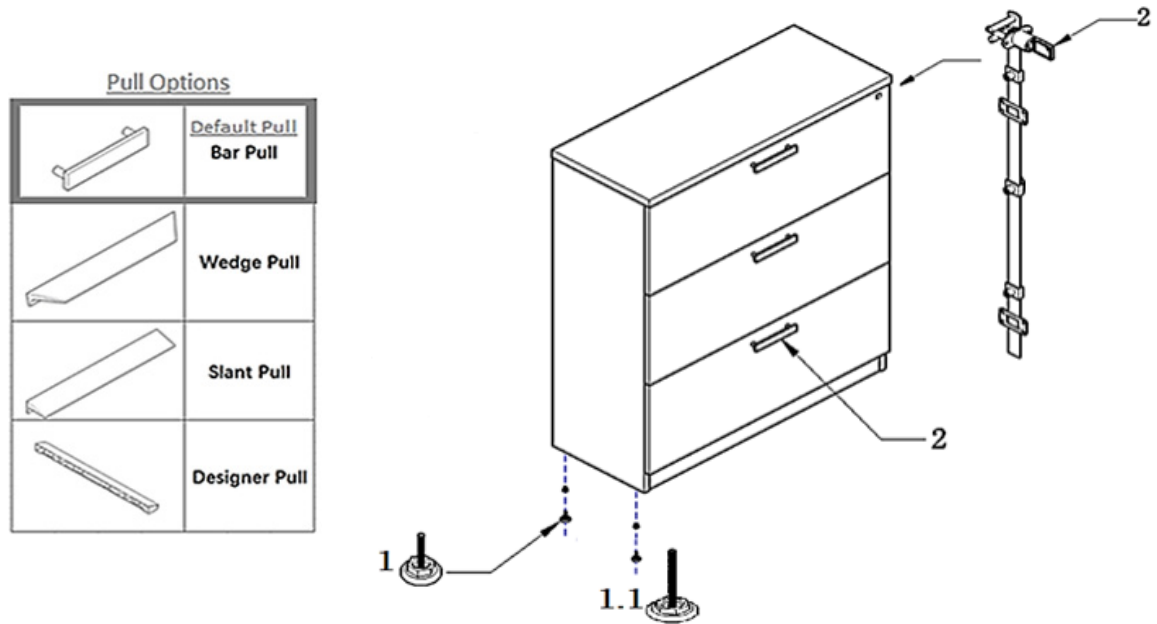

No.	Part Number	Description	Finish Selection	List
1.1	FLFEG.2D	Extended Glide, 2.5"	NO	$10
2	METAL1-KEY-CORE	Lock Core, Single	NO	See Pricebook
2.1	METAL1 -FMK	Master Key	NO	See Pricebook
2.2	METAL1-FCK	Change Key (Control Key)	NO	See Pricebook
4	LATPULL-50	Bar Pull	NO	$25
	WEDGE-PULL-244	WEDGE PULL - FOR Lateral File	NO	See Pricebook
	SLANT-PULL-199	SLANT PULL - FOR Lateral File	NO	See Pricebook
	DESIGNER-PULL-250-RED/Green/Grey	Designer Pull	NO	See Pricebook