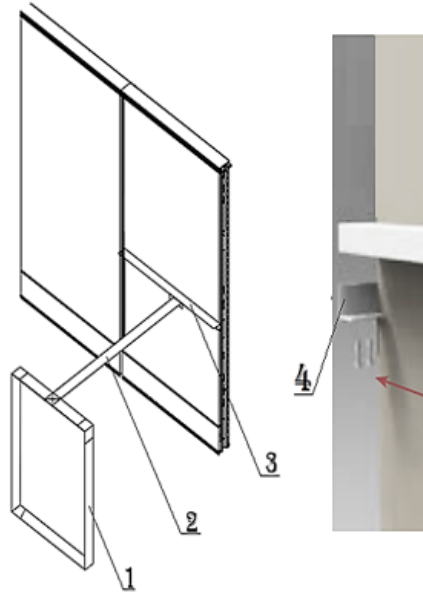

No.	Part Number	Description	Finish Selection	List
1	FITMLPS-1-D24	Square leg depth, 24"	YES	$270
	FITMLPS-1-D30	Square leg depth, 30"	YES	$300
2	FITMLPS-W48	Beam width 48"	YES	$102
	FITMLPS-W54	Beam width 54"	YES	$112
	FITMLPS-W60	Beam width 60"	YES	$122
	FITMLPS-W66	Beam width 66"	YES	$137
	FITMLPS-W72	Beam width 72"	YES	$147
3	FITMLPS-4-D24	Support Leg Beam, 24"	YES	$50
	FITMLPS-4-D30	Support Leg Beam, 30"	YES	$57
4	FITMLPS-INTERRA	Hook of INTERRA (PAIR)	YES	$27