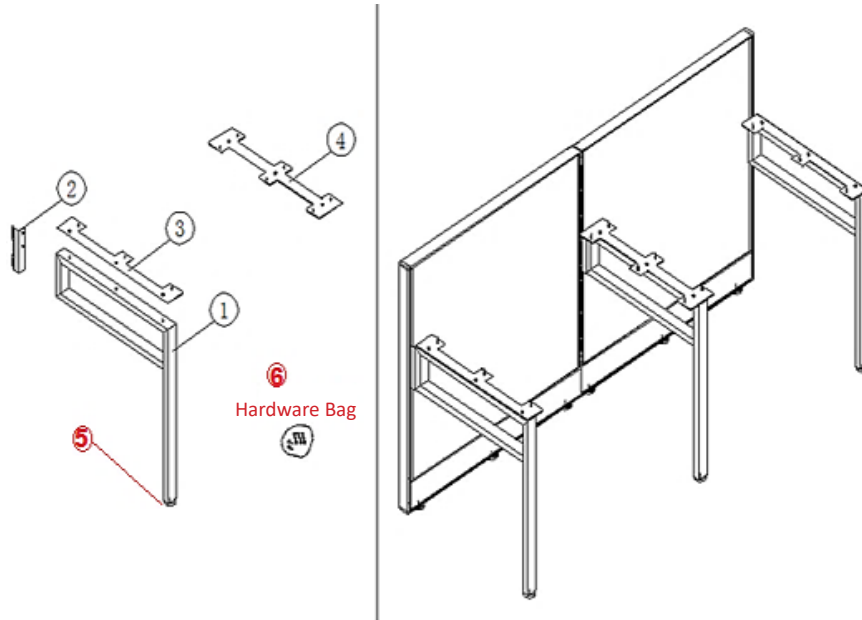

No.	Part Number	Description	Finish Selection	List
1	SML.24	Square Metal P Leg Only, 24"	YES	$215
	SML.30	Square Metal P Leg Only, 30"	YES	$240
2	FIBRKT.TOPPKG	Interra Top Bracket Pair L+R	YES	$28
3	SML.24SP	Square Metal P Leg Single Connect Plate - 24"	YES	$74
	SML.30SP	Square Metal P Leg Single Connect Plate - 30"	YES	$92
4	SML.24DP	Square Metal P Leg Double Connect Plate - 24"	YES	$106
	SML.30DP	Square Metal P Leg Double Connect Plate - 30"	YES	$130
5	FIGL	Glide for use with Interra panel or support legs	NO	$6
6	SML.TML.H	Universal hardware package for Triangle leg/P leg, single/double. Includes wood and metal screws	NO	$3