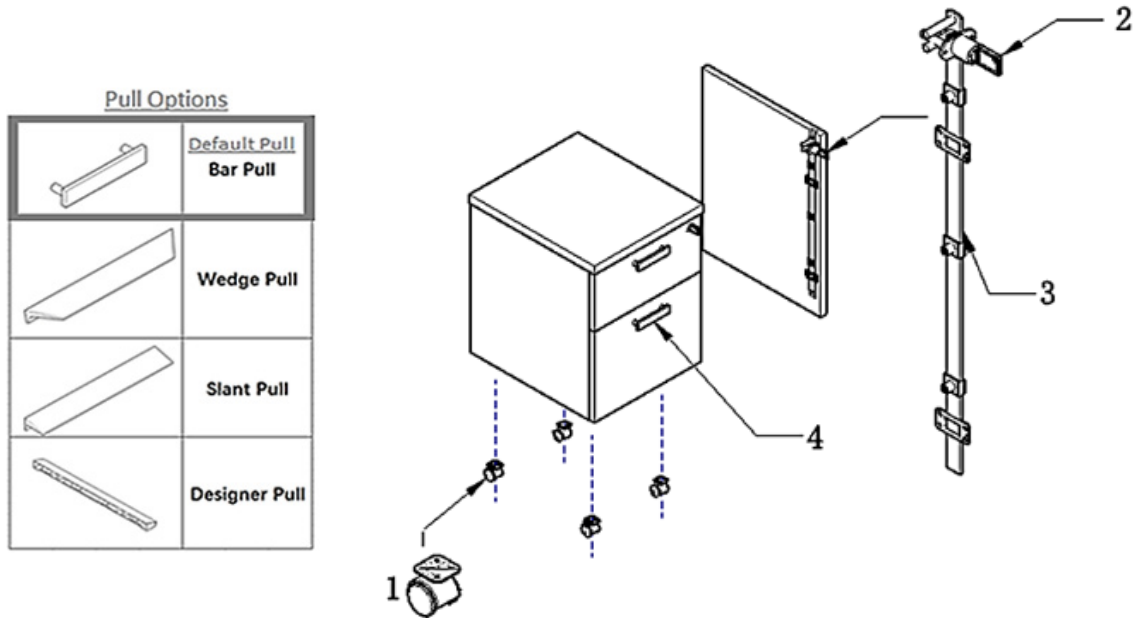

No.	Part Number	Description	Finish Selection	List
1	CASTER.PED-GREY	Casters for Mobile Peds (Set of 4) Grey	NO	$157
1	CASTER.PED-WHITE	Casters for Mobile Peds (Set of 4) White	NO	$218
2	METAL1-KEY-CORE	Lock Core, Single	NO	See Pricebook
2.1	METAL1 -FMK	Master Key	NO	See Pricebook
2.2	METAL1-FCK	Change Key (Control Key)	NO	See Pricebook
3	PEDSQCL-BF	Lockbar with CORE	NO	$58
4	PEDPULL-10	Bar Pull	NO	$25
	WEDGE-PULL-167	WEDGE PULL - FOR PED	NO	See Pricebook
	SLANT-PULL-167	SLANT PULL - FOR PED	NO	See Pricebook
	DESIGNER-PULL-250-RED/Green/Grey	Designer Pull	NO	See Pricebook
5	FPT	Pencil tray for FPED pedestals	NO	$29