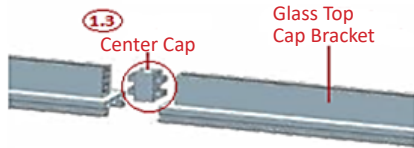

NOTE: Installation of Center cap and End cap for multiple glass panels

No.	Part Number	Description	Finish Selection	List
1	FIGTC-2S.24	Interra Top Cap for GLASS, 24"	Yes	$259
	FIGTC-2S.30	Interra Top Cap for GLASS, 30"	Yes	$295
	FIGTC-2S.36	Interra Top Cap for GLASS, 36"	Yes	$332
	FIGTC-2S.42	Interra Top Cap for GLASS, 42"	Yes	$370
	FIGTC-2S.48	Interra Top Cap for GLASS, 48"	Yes	$407
	FIGTC-2S.54	Interra Top Cap for GLASS, 54"	Yes	$495
	FIGTC-2S.60	Interra Top Cap for GLASS, 60"	Yes	$558
	FIGTC-2S.66	Interra Top Cap for GLASS, 66"	Yes	$618
FIGTC-2S.72	Interra Top Cap for GLASS, 72"	Yes	$686	
1.1	FIGTC.STRIP	Rubber strip	NO	$2
1.2	FIGTC.2S.EC	End cap	YES	$11
1.3	FIGTC.2S.CC	Center cap	YES	$13
2	FFG.0824-CL	Frameless glass 8 X 24 CLEAR (pair)	NO	$188
	FFG.0830-CL	Frameless glass 8 X 30 CLEAR (pair)	NO	$236
	FFG.0836-CL	Frameless glass 8 X 36 CLEAR (pair)	NO	$284
	FFG.0842-CL	Frameless glass 8 X 42 CLEAR (pair)	NO	$332
	FFG.0848-CL	Frameless glass 8 X 48 CLEAR (pair)	NO	$380
	FFG.0854-CL	Frameless glass 8 X 54 CLEAR (pair)	NO	$427
	FFG.0860-CL	Frameless glass 8 X 60 CLEAR (pair)	NO	$475
	FFG.0866-CL	Frameless glass 8 X 66 CLEAR (pair)	NO	$523
	FFG.0872-CL	Frameless glass 8 X 72 CLEAR (pair)	NO	$567