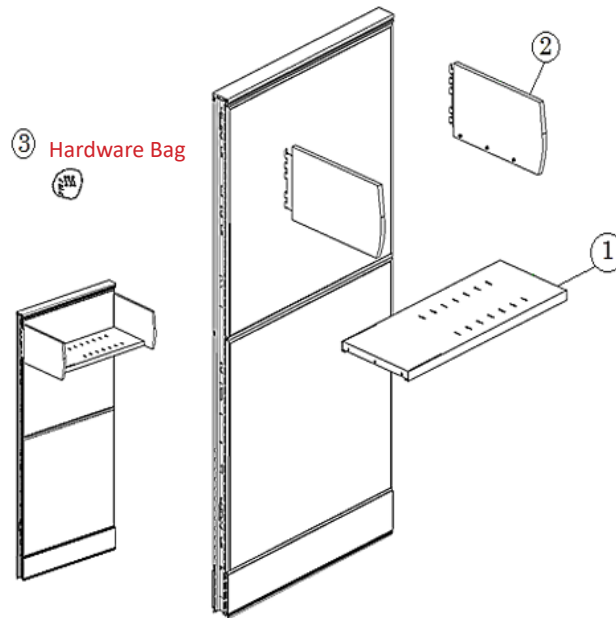

No.	Part Number	Description	Finish Selection	List
1	FPSH.24	Radius Front Shelf, 24"	YES	$234
	FPSH.30	Radius Front Shelf, 30"	YES	$290
	FPSH.36	Radius Front Shelf, 36"	YES	$347
	FPSH.42	Radius Front Shelf, 42"	YES	$403
	FPSH.48	Radius Front Shelf, 48"	YES	$460
2	FIPSHENDHF	Interra Radius Front Shelf End	YES	$196
3	FHSHELF.H	Hardware package for half height shelves, novo/ interra, pneumatic or straight	NO	$2