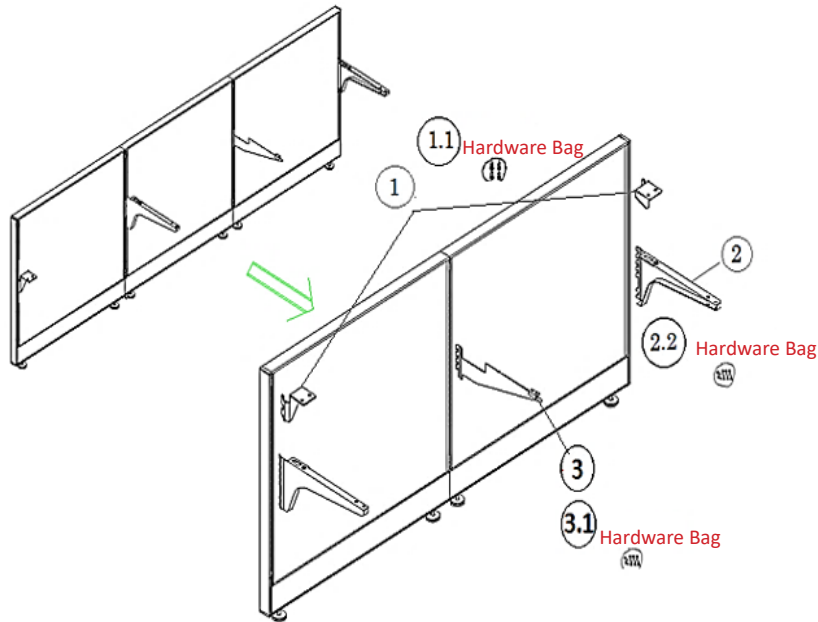

No.	Part Number	Description	Finish Selection	List
1	FIWSB.L	Work Surface Corner Bracket, Left	NO	See Pricebook
	FIWSB.R	Work Surface Corner Bracket, Right	NO	See Pricebook
1.1	FASS10.H	Hardware bag for corner brackets (all systems)	NO	$2
2	FICL.24	Cantilevers - 24" (PAIR)	YES	$127
	FICL.30	Cantilevers - 30" (PAIR)	YES	$153
2.1	FASS0X.H	Pins and buttons kit for pair of cantilevers (all depths, all systems)	NO	$6
3	FICS.24	Center Bracket - 24"	YES	$75
	FICS.30	Center Bracket - 30"	YES	$99
3.1	FASS3X.H	Hardware bag for center supports (all depths, all systems)	NO	$3