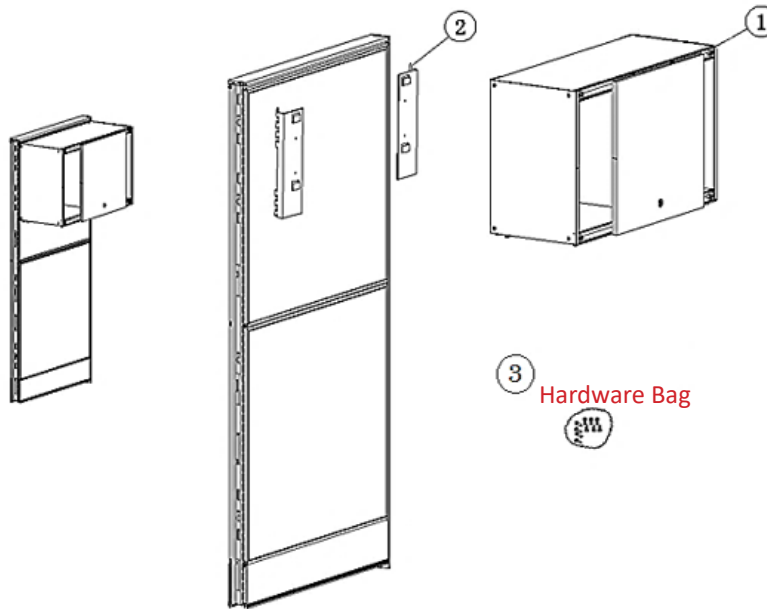

No.	Part Number	Description	Finish Selection	List
1	FSLOV.1624	Sliding Door Overhead Cabinet, 16x24"	YES	$867
	FSLOV.1630	Sliding Door Overhead Cabinet, 16x30"	YES	$948
	FSLOV.1636	Sliding Door Overhead Cabinet, 16x36"	YES	$1,033
	FSLOV.1642	Sliding Door Overhead Cabinet, 16x42"	YES	$1,130
	FSLOV.1648	Sliding Door Overhead Cabinet, 16x48"	YES	$1,222
2	FISLOVB	Interra Sliding Overhead Brackets	YES	$107
3	FSLOV.H	Hardware Package for panel mounted sliding overhead, Novo/Interra. Includes screws, rubber stoppers	NO	$9