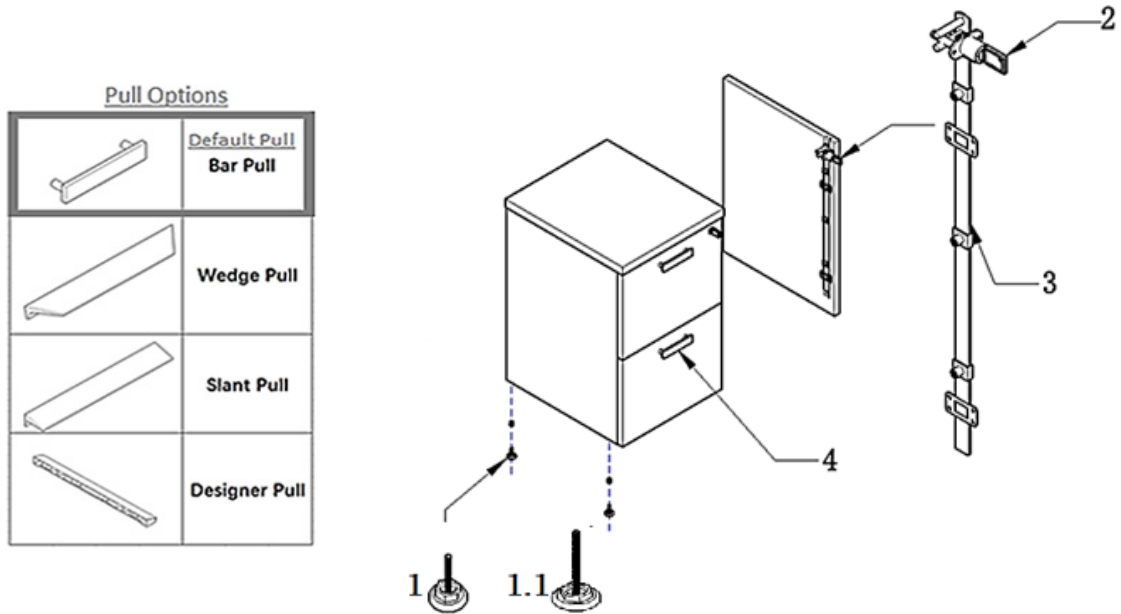

No.	Part Number	Description	Finish Selection	List
1	FPEDSQ.G	Glide (Default)	NO	$5
1.1	GLIDE.PED.EXTENDED	Extended Glide for Ped	NO	$7
2	METAL1-KEY-CORE	Lock Core, Single	NO	See Pricebook
2.1	METAL1 -FMK	Master Key	NO	See Pricebook
2.2	METAL1-FCK	Change Key (Control Key)	NO	See Pricebook
3	PEDSQCL-BBF	Lockbar with CORE	NO	$59
4	PEDPULL-10	Bar Pull	NO	$25
	WEDGE-PULL-167	WEDGE PULL - FOR PED	NO	See Pricebook
	SLANT-PULL-167	SLANT PULL - FOR PED	NO	See Pricebook
	DESIGNER-PULL-250-RED/Green/Grey	Designer Pull	NO	See Pricebook