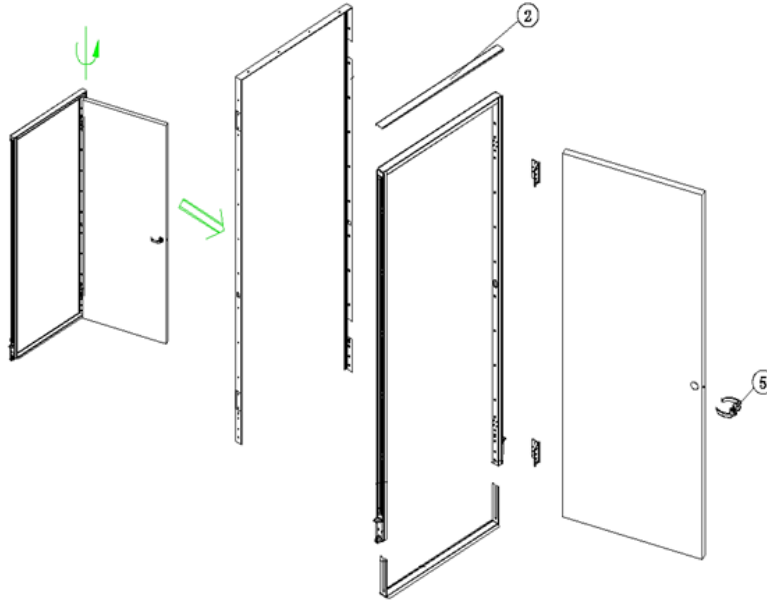

Interra
Door panel
FIDOPA.XXXL/R
85”H

No.	Part Number	Description	Finish Selection	List
2	FITC.36	Frame top cap, 36"	YES	$103
	FITC.42	Frame top cap, 42"	YES	$119
5	F2DOPA.8548-H	Door knob	YES	$247