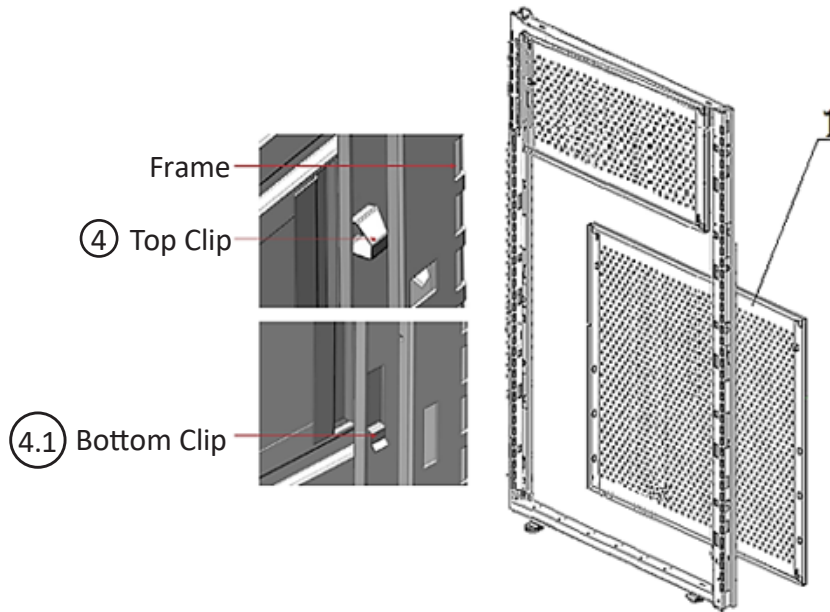

No.	Part Number	Description	Finish Selection	List
1	FIPMT.0824	Perforated Metal Tile, 8"H x 24"W	YES	See Pricebook
	FIPMT.0830	Perforated Metal Tile, 8"H x 30"W	YES	See Pricebook
	FIPMT.0836	Perforated Metal Tile, 8"H x 36"W	YES	See Pricebook
	FIPMT.0842	Perforated Metal Tile, 8"H x 42"W	YES	See Pricebook
	FIPMT.0848	Perforated Metal Tile, 8"H x 48"W	YES	See Pricebook
2	FIPMT.1624	Perforated Metal Tile, 16"H x 24"W	YES	See Pricebook
	FIPMT.1630	Perforated Metal Tile, 16"H x 30"W	YES	See Pricebook
	FIPMT.1636	Perforated Metal Tile, 16"H x 36"W	YES	See Pricebook
	FIPMT.1642	Perforated Metal Tile, 16"H x 42"W	YES	See Pricebook
	FIPMT.1648	Perforated Metal Tile, 16"H x 48"W	YES	See Pricebook
3	FIPMT.2424	Perforated Metal Tile, 24"H x 24"W	YES	See Pricebook
	FIPMT.2430	Perforated Metal Tile, 24"H x 30"W	YES	See Pricebook
	FIPMT.2436	Perforated Metal Tile, 24"H x 36"W	YES	See Pricebook
	FIPMT.2442	Perforated Metal Tile, 24"H x 42"W	YES	See Pricebook
	FIPMT.2448	Perforated Metal Tile, 24"H x 48"W	YES	See Pricebook
4	FIFTTMC	Interra Tile Top Clip	NO	$3
4.1	FIFTBMC	Interra Tile Bottom Clip	NO	$4