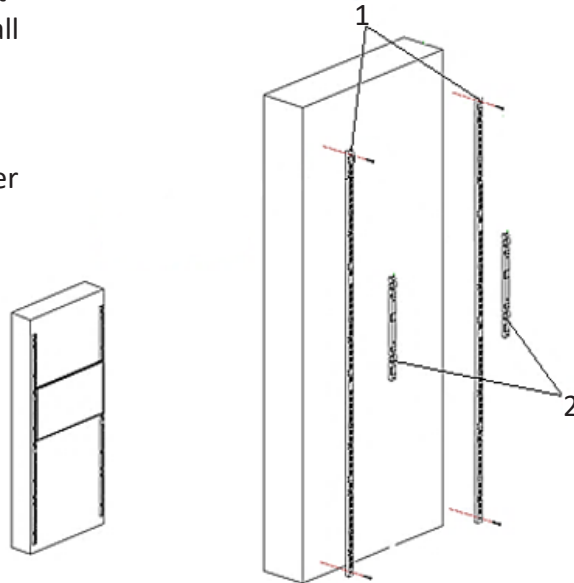

- 8" tile adapters for use only at the bottom of a 40" or 56" wall strip. Not for use in any other position nor in 64/80" high wall strip
- When using a 32"H tile adapter do not use an 8"H tile in the bottom position

No.	Part Number	Description	Finish Selection	List
1	FIWSST.40	Wall Strip, 40"H	YES	See Pricebook
	FIWSST.56	Wall Strip, 56"H	YES	See Pricebook
	FIWSST.64	Wall Strip, 64"H	YES	See Pricebook
	FIWSST.80	Wall Strip, 80"H	YES	See Pricebook
2	FITA.08	TILE ADAPTER, 8"H	NO	See Pricebook
	FITA.16	TILE ADAPTER, 16"H	NO	See Pricebook
	FITA.32	TILE ADAPTER, 32"H	NO	See Pricebook