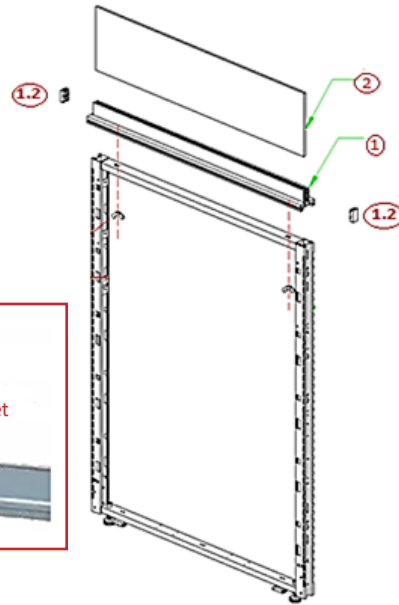

NOTE: Installation of Center cap and End cap for multiple glass panels

No.	Part Number	Description	Finish Selection	List
1	FIGTC-2S.24	Interra Top Cap for GLASS, 24"	Yes	$259
	FIGTC-2S.30	Interra Top Cap for GLASS, 30"	Yes	$295
	FIGTC-2S.36	Interra Top Cap for GLASS, 36"	Yes	$332
	FIGTC-2S.42	Interra Top Cap for GLASS, 42"	Yes	$370
	FIGTC-2S.48	Interra Top Cap for GLASS, 48"	Yes	$407
	FIGTC-2S.54	Interra Top Cap for GLASS, 54"	Yes	$495
	FIGTC-2S.60	Interra Top Cap for GLASS, 60"	Yes	$558
	FIGTC-2S.66	Interra Top Cap for GLASS, 66"	Yes	$618
FIGTC-2S.72	Interra Top Cap for GLASS, 72"	Yes	$686	
1.1	FIGTC.STRIP	Rubber strip	NO	$2
1.2	FIGTC.2S.EC	End cap	YES	$11
1.3	FIGTC.2S.CC	Center cap	YES	$13
2	FFG.0824-CL	Frameless glass 8 X 24 CLEAR (pair)	NO	$188
	FFG.0830-CL	Frameless glass 8 X 30 CLEAR (pair)	NO	$236
	FFG.0836-CL	Frameless glass 8 X 36 CLEAR (pair)	NO	$284
	FFG.0842-CL	Frameless glass 8 X 42 CLEAR (pair)	NO	$332
	FFG.0848-CL	Frameless glass 8 X 48 CLEAR (pair)	NO	$380
	FFG.0854-CL	Frameless glass 8 X 54 CLEAR (pair)	NO	$427
	FFG.0860-CL	Frameless glass 8 X 60 CLEAR (pair)	NO	$475
	FFG.0866-CL	Frameless glass 8 X 66 CLEAR (pair)	NO	$523
	FFG.0872-CL	Frameless glass 8 X 72 CLEAR (pair)	NO	$567