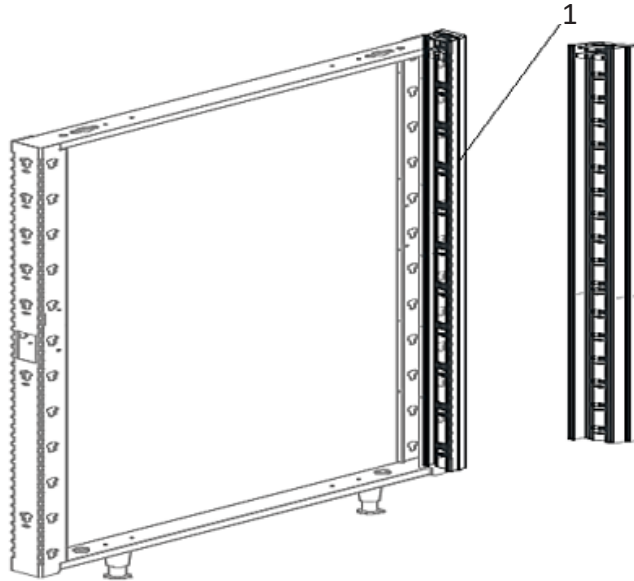

No.	Part Number	Description	Finish Selection	List
1	FIWST.24	WALL START, 24"H	YES	See Pricebook
	FIWST.29	WALL START, 29"H	YES	See Pricebook
	FIWST.32	WALL START, 32"H	YES	See Pricebook
	FIWST.37	WALL START, 37"H	YES	See Pricebook
	FIWST.40	WALL START, 40"H	YES	See Pricebook
	FIWST.45	WALL START, 45"H	YES	See Pricebook
	FIWST.48	WALL START, 48"H	YES	See Pricebook
	FIWST.53	WALL START, 53"H	YES	See Pricebook
	FIWST.61	WALL START, 61"H	YES	See Pricebook
	FIWST.69	WALL START, 69"H	YES	See Pricebook
	FIWST.85	WALL START, 85"H	YES	See Pricebook