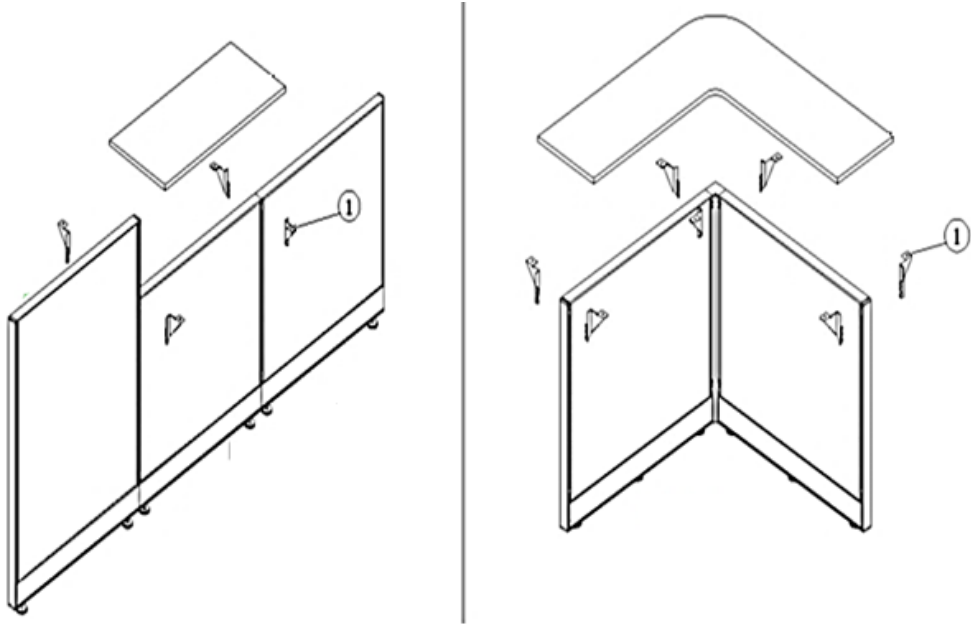

Interra

Transaction Worksurface Supports
Transaction Surface without Cutout - FIRTS.XXXXN
Transaction Surface with Cutout - FIRTS.XXXXC
Corner Transaction - FICTS.XX