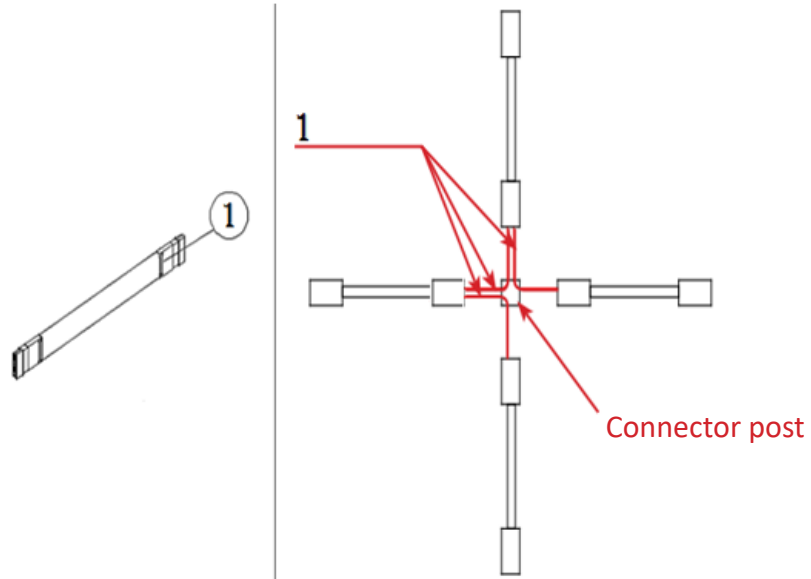

No.	Part Number	Description	Finish Selection	List
1	FISP03-2	Panel thru Post Festoon, 22" - 22 1/4"	NO	$253