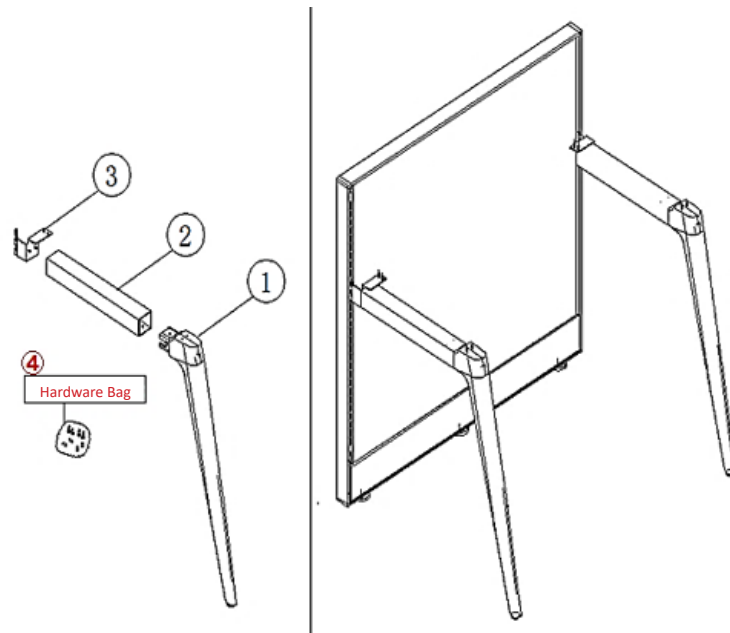

No.	Part Number	Description	Finish Selection	List
1	FAAL-INSET	Inset leg	YES	$546
1.1	FAAL-INSET.G	Glide M8x30	NO	$4
	FAAL-INSET.EG	Extended Glide M8x45	NO	$4
2	FASB-24	Supporting bar 24"	YES	$58
	FASB-30	Supporting bar 30"	YES	$72
3	FIALSB-L/R	Interra Bracket, PAIR	YES	$41
4	FHAL.H	Universal hardware package for Taper/Inset leg, all depths Novo/Interra. Metal and wood screws. (6)M6X12 Hexagon socket button head screws (4) ST4.8*19 cross head self tapping screws	NO	$9