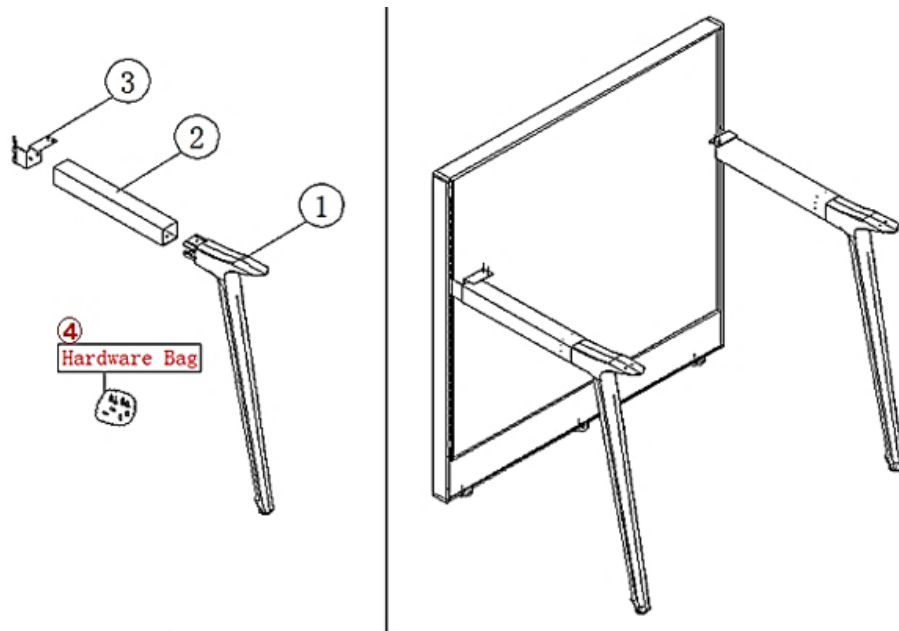

No.	Part Number	Description	Finish Selection	List
1	FAAL-TAPER	Taper leg	YES	$633
1.1	FAAL-TAPER.G	Glide M8x30	NO	$4
	FAAL-TAPER.EG	Extended Glide M8x45	NO	$4
2	FASB-24	Supporting Bar, 24"	YES	$58
	FASB-30	Supporting Bar, 30"	YES	$72
3	FIALSB-L/R	Interra Bracket, PAIR	YES	$41
4	FHAL.H	Universal hardware package for Taper/Inset leg, all depths Novo/Interra. Metal and wood screws. (6)M6X12 Hexagon socket button head screws (4) ST4.8*19 cross head self tapping screws"	NO	$9