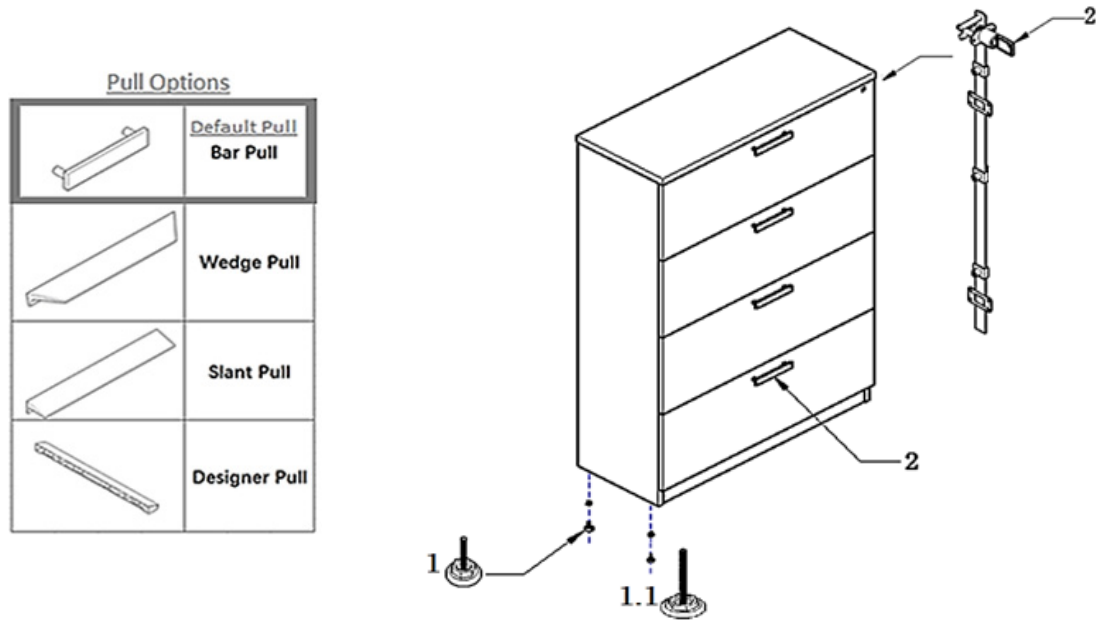

No.	Part Number	Description	Finish Selection	List
1.1	FLFEG.2D	Extended Glide, 2.5"	NO	$10
2	METAL1-KEY-CORE	Lock Core, Single	NO	See Pricebook
2.1	METAL1 -FMK	Master Key	NO	See Pricebook
2.2	METAL1-FCK	Change Key (Control Key)	NO	See Pricebook
4	LATPULL-50	Bar Pull	NO	$25
	WEDGE-PULL-244	WEDGE PULL - FOR Lateral File	NO	See Pricebook
	SLANT-PULL-199	SLANT PULL - FOR Lateral File	NO	See Pricebook
	DESIGNER-PULL-250-RED/Green/Grey	Designer Pull	NO	See Pricebook