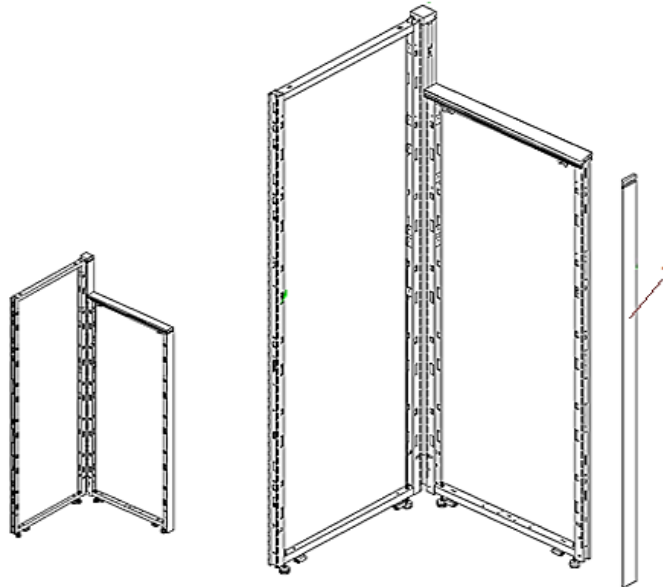

No.	Part Number	Description	Finish Selection	List
1	FIFE.24	Finished End - 24"	YES	See Pricebook
	FIFE.29	Finished End - 29"	YES	See Pricebook
	FIFE.32	Finished End - 32"	YES	See Pricebook
	FIFE.37	Finished End - 37"	YES	See Pricebook
	FIFE.40	Finished End - 40"	YES	See Pricebook
	FIFE.45	Finished End - 45"	YES	See Pricebook
	FIFE.48	Finished End - 48"	YES	See Pricebook
	FIFE.53	Finished End - 53"	YES	See Pricebook
	FIFE.61	Finished End - 61"	YES	See Pricebook
	FIFE.69	Finished End - 69"	YES	See Pricebook
	FIFE.85	Finished End - 85"	YES	See Pricebook