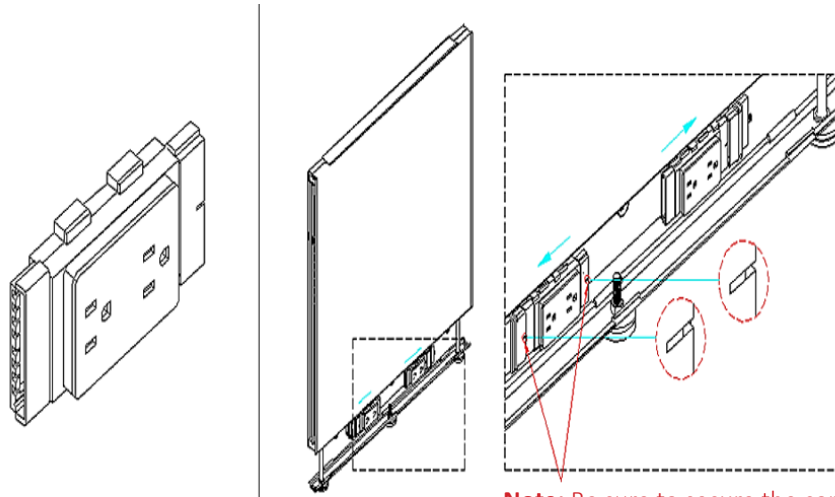

Note: Be sure to secure the connection by sliding the receptacle until it clicks and locks into the spring clip.

No.	Part Number	Description	Finish Selection	List
1	FIRECP4.I	Receptacle, 4 Circuit-A	YES	See Pricebook
	FIRECP4.II	Receptacle, 4 Circuit-B	YES	See Pricebook
	FIRECP4.III	Receptacle, 4 Circuit-C	YES	See Pricebook
	FIRECP4.IIIII	Receptacle, 4 Circuit-D, Dedicated	YES	See Pricebook
	FIRECP4.II-CONT	Receptacle, 4 Circuit-B CONTROLLED	YES	See Pricebook
	FIRECP4.III-CONT	Receptacle, 4 Circuit-C CONTROLLED	YES	See Pricebook