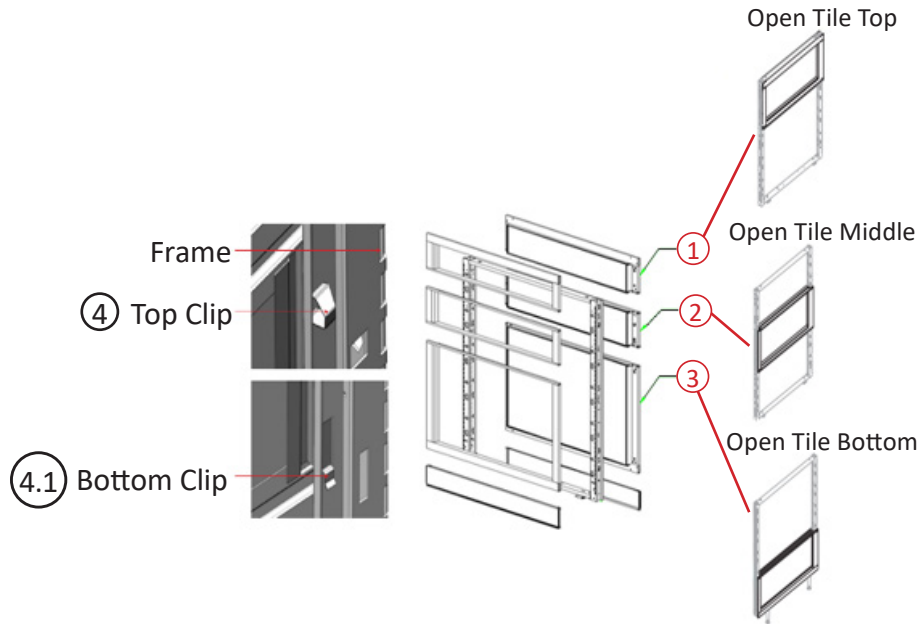

No.	Part Number	Description	Finish Selection	List
1	FIOTT.1624	16"H x 24"W Open Tile Top	YES	See Pricebook
	FIOTT.1630	16"H x 30"W Open Tile Top	YES	See Pricebook
	FIOTT.1636	16"H x 36"W Open Tile Top	YES	See Pricebook
	FIOTT.1642	16"H x 42"W Open Tile Top	YES	See Pricebook
	FIOTT.1648	16"H x 48"W Open Tile Top	YES	See Pricebook
2	FIOTM.1624	16"H x 24"W Open Tile Middle	YES	See Pricebook
	FIOTM.1630	16"H x 30"W Open Tile Middle	YES	See Pricebook
	FIOTM.1636	16"H x 36"W Open Tile Middle	YES	See Pricebook
	FIOTM.1642	16"H x 42"W Open Tile Middle	YES	See Pricebook
	FIOTM.1648	16"H x 48"W Open Tile Middle	YES	See Pricebook
3	FIOTB.1624	16"H x 24"W Open Tile Bottom	YES	See Pricebook
	FIOTB.1630	16"H x 30"W Open Tile Bottom	YES	See Pricebook
	FIOTB.1636	16"H x 36"W Open Tile Bottom	YES	See Pricebook
	FIOTB.1642	16"H x 42"W Open Tile Bottom	YES	See Pricebook
	FIOTB.1648	16"H x 48"W Open Tile Bottom	YES	See Pricebook
4	FIFTTMC	Interra Tile Top Clip	NO	$3
4.1	FIFTBMC	Interra Tile Bottom Clip	NO	$4