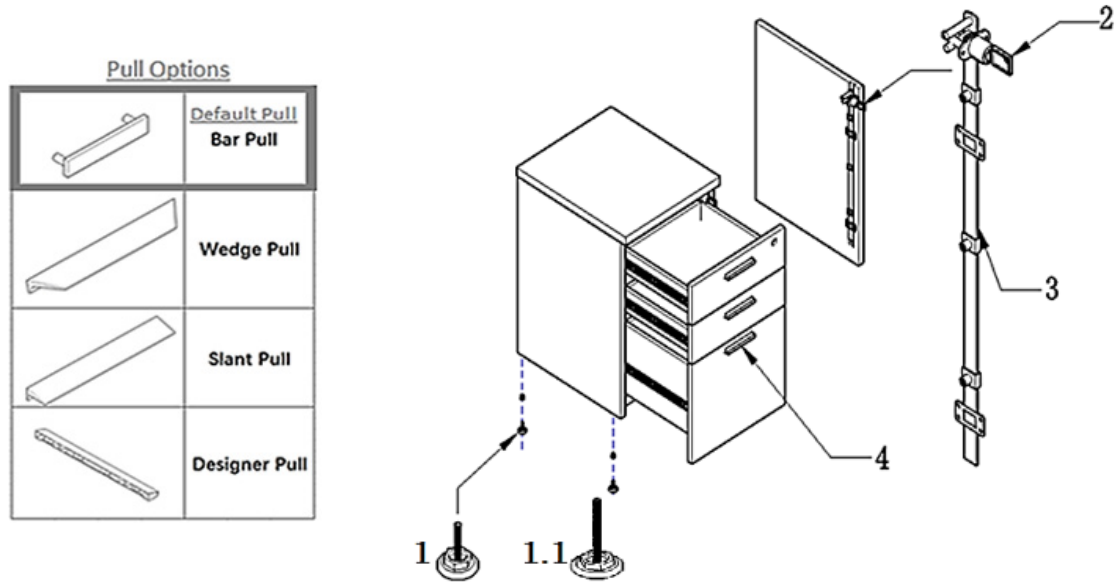

No.	Part Number	Description	Finish Selection	List
1	FPEDSQ.G	Glide (Default)	NO	$5
1.1	GLIDE.PED.EXTENDED	Extended Glide for Ped	NO	$7
2	METAL1-KEY-CORE	Lock Core, Single	NO	See Pricebook
2.1	METAL1 -FMK	Master Key	NO	See Pricebook
2.2	METAL1-FCK	Change Key (Control Key)	NO	See Pricebook
3	PEDSQCL-BBF	Lockbar with CORE	NO	$59
4	PEDPULL-10	Bar Pull (Default)	NO	$25
	WEDGE-PULL-167	WEDGE PULL - FOR PED	NO	See Pricebook
	SLANT-PULL-167	SLANT PULL - FOR PED	NO	See Pricebook
	DESIGNER-PULL-250-RED/Green/Grey	Designer Pull	NO	See Pricebook
5	FPT	Pencil tray for FPED pedestals	NO	$29