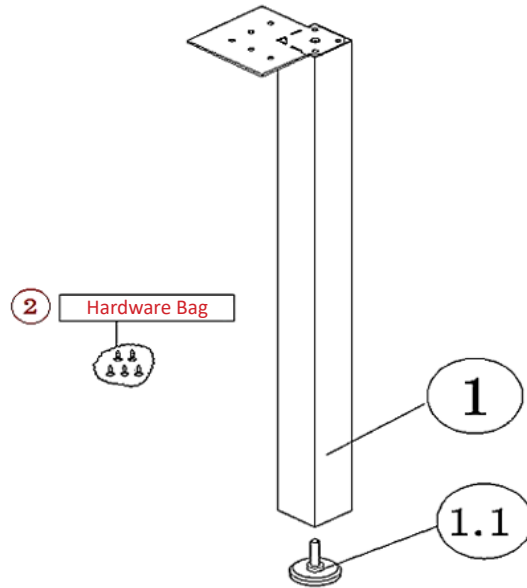

No.	Part Number	Description	Finish Selection	List
1	FISP03-2	Panel thru Post Festoon, 22" - 22 1/4"	NO	\$253

No.	Part Number	Description	Finish Selection	List
1	FASP08-3	Power Retro, 24"	NO	\$171
	FASP08-4	Power Retro, 30"	NO	\$210
	FASP08-5	Power Retro, 36"	NO	\$265
	FASP08-6	Power Retro, 42"	NO	\$318
	FASP08-7	Power Retro, 48"	NO	\$369
2	FIBPRB.24	BELTLINE POWER BRACKET, 24"	NO	See Pricebook
	FIBPRB.30	BELTLINE POWER BRACKET, 30"	NO	See Pricebook
	FIBPRB.36	BELTLINE POWER BRACKET, 36"	NO	See Pricebook
	FIBPRB.42	BELTLINE POWER BRACKET, 42"	NO	See Pricebook
	FIBPRB.48	BELTLINE POWER BRACKET, 48"	NO	See Pricebook
2.1	FIBPRB.H	Hardware Bag	NO	\$6
3	FIIFPJ	In Frame Power Jumper	NO	See Pricebook

No.	Part Number	Description	Finish Selection	List
1	FIDPP	3/4" DEEP DATA PORT PLATE	YES	See Pricebook

No.	Part Number	Description	Finish Selection	List
1	FIWSB.L	Work Surface Corner Bracket, Left	NO	See Pricebook
	FIWSB.R	Work Surface Corner Bracket, Right	NO	See Pricebook
1.1	FASS10.H	Hardware bag for corner brackets (all systems)	NO	\$2
2	FICL.24	Cantilevers - 24" (PAIR)	YES	\$127
	FICL.30	Cantilevers - 30" (PAIR)	YES	\$153
2.1	FASS0X.H	Pins and buttons kit for pair of cantilevers (all depths, all systems)	NO	\$6
3	FICS.24	Center Bracket - 24"	YES	\$75
	FICS.30	Center Bracket - 30"	YES	\$99
3.1	FASS3X.H	Hardware bag for center supports (all depths, all systems)	NO	\$3

Interra

Transaction Worksurface Supports
 Transaction Surface without Cutout - FIRTS.XXXXN
 Transaction Surface with Cutout - FIRTS.XXXXC
 Corner Transaction - FICTS.XX

No.	Part Number	Description	Finish Selection	List
1	FIOTLB	Transaction Top Bracket L/R (PAIR)	YES	\$63