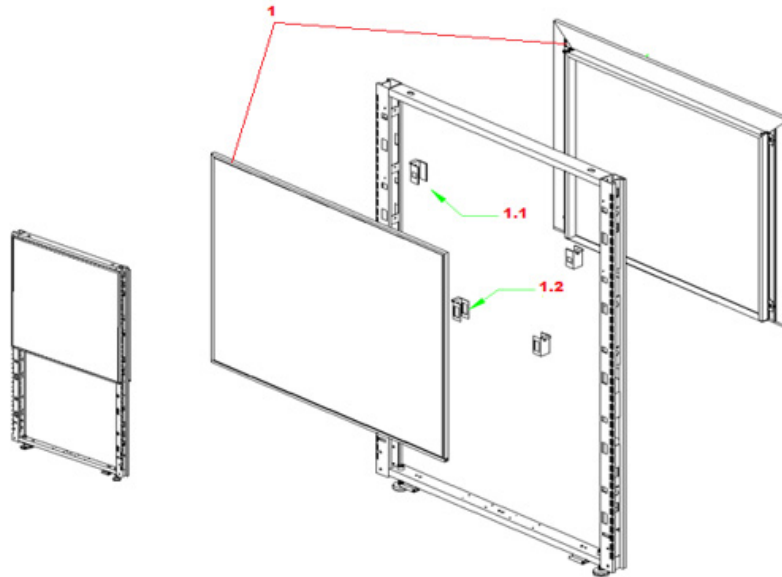

No.	Part Number	Description	Finish Selection	List
1	FIMT.1624	Markerboard Tile, 16 x 24	YES	See Pricebook
	FIMT.1630	Markerboard Tile, 16 x 30	YES	See Pricebook
	FIMT.1636	Markerboard Tile, 16 x 36	YES	See Pricebook
	FIMT.1642	Markerboard Tile, 16 x 42	YES	See Pricebook
	FIMT.1648	Markerboard Tile, 16 x 48	YES	See Pricebook
	FIMT.3224	Markerboard Tile, 32 x 24	YES	See Pricebook
	FIMT.3230	Markerboard Tile, 32 x 30	YES	See Pricebook
	FIMT.3236	Markerboard Tile, 32 x 36	YES	See Pricebook
	FIMT.3242	Markerboard Tile, 32 x 42	YES	See Pricebook
	FIMT.3248	Markerboard Tile, 32 x 48	YES	See Pricebook
1.1	FIMT.UPB	Markerboard upper bracket	NO	$14
1.2	FIMT.LOWB	Markerboard lower bracket	NO	$14
1.3	FIMT-B	Markerboard Extended Bracket for Interra 37"H Frame (In place of Upper Bracket)	NO	See Pricebook