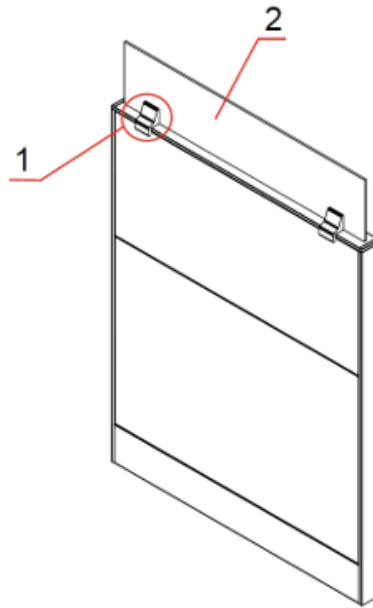

Interra
Frameless Glass
FIFG.XXXX-CL/FR

No.	Part Number	Description	Finish Selection	List
1	FIFGB	Interra Frameless Glass Bracket	NO	$208
2	See Top Cap Glass section for Glass Part Numbers and Pricing