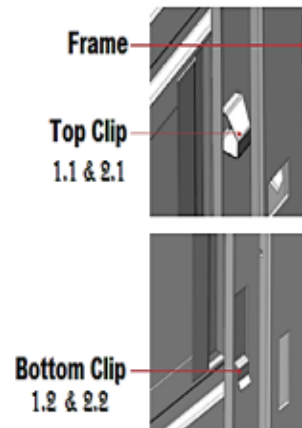

BELTLINE POWER AND DATA ACCESS TILE

No.	Part Number	Description	Finish Selection	List
1	FIFT.U-0824.E	Unupholstered Tile - Power Access - 8 in x 24 in	NO	$118
	FIFT.U-0830.E	Unupholstered Tile - Power Access - 8 in x 30 in	NO	$134
	FIFT.U-0836.E	Unupholstered Tile - Power Access - 8 in x 36 in	NO	$149
	FIFT.U-0842.E	Unupholstered Tile - Power Access - 8 in x 42 in	NO	$165
	FIFT.U-0848.E	Unupholstered Tile - Power Access - 8 in x 48 in	NO	$180
1.1	FIFTTMC	Interra Tile Top Clip	NO	$3
1.2	FIFTBMC	Interra Tile Bottom Clip	NO	$4
1.3	FIPR	Interra plastic ring for beltline power tiles	YES	$14
1.4	FIPC	Interra beltline power cutout covers	YES	$14
2	FIFT.U-0824.ED	8 X 24 Unupholstered. TILE - POWER/DATA	NO	$120
	FIFT.U-0830.ED	8 X 30 Unupholstered. TILE - POWER/DATA	NO	$136
	FIFT.U-0836.ED	8 X 36 Unupholstered. TILE - POWER/DATA	NO	$151
	FIFT.U-0842.ED	8 X 42 Unupholstered TILE - POWER/DATA	NO	$167
	FIFT.U-0848.ED	8 X 48 Unupholstered TILE - POWER/DATA	NO	$183
2.1	FIFTTMC	Interra Tile Top Clip	NO	$3
2.2	FIFTBMC	Interra Tile Bottom Clip	NO	$4
2.3	FASP18-0	Plastic Cover for base cover power cutout	YES	$5