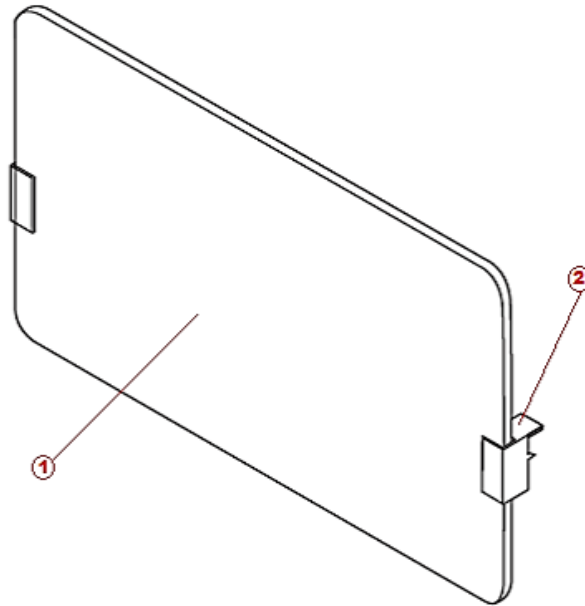

No.	Part Number	Description	Finish Selection	List
1	FATPS-34	Privacy Screen Single Piece Board, 24 x 34"	YES	$298
	FATPS-40	Privacy Screen Single Piece Board, 24 x 40"	YES	$344
	FATPS-46	Privacy Screen Single Piece Board, 24 x 46"	YES	$390
	FATPS-52	Privacy Screen Single Piece Board, 24 x 52"	YES	$436
	FATPS-58	Privacy Screen Single Piece Board, 24 x 58"	YES	$482
	FATPS-64	Privacy Screen Single Piece Board, 24 x 64"	YES	$528
2	FPSFLUSH-B	Privacy Screen Bracket, (pair)	YES	$144