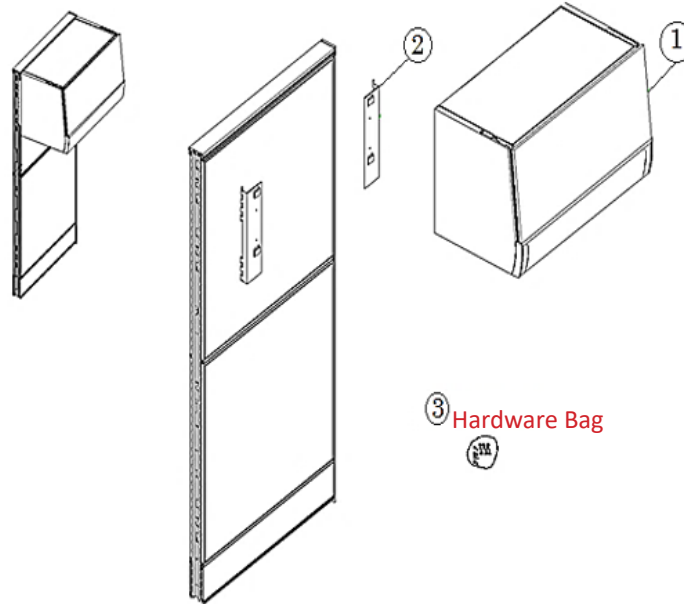

No.	Part Number	Description	Finish Selection	List
1	FPNOV.1624	Pneumatic Overhead Cabinet, 16x24"	YES	$1,042
	FPNOV.1630	Pneumatic Overhead Cabinet, 16x30"	YES	$1,139
	FPNOV.1636	Pneumatic Overhead Cabinet, 16x36"	YES	$1,234
	FPNOV.1642	Pneumatic Overhead Cabinet, 16x42"	YES	$1,323
	FPNOV.1648	Pneumatic Overhead Cabinet, 16x48"	YES	$1,428
2	FIPNOVB	Interra Pneumatic Overhead Bracket	YES	$60
3	FPNOV.H	Hardware Package for panel mounted pneumatic overhead, Novo/Interra. Includes screws.	NO	$3