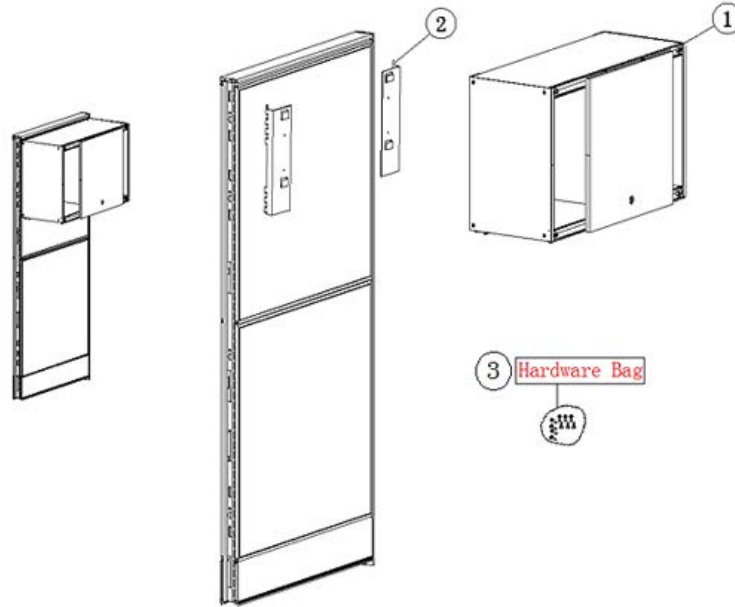

No.	Part Number	Description	Finish Selection	List
1	FSLOV.1624	Sliding Door Overhead Cabinet, 16x24"	YES	$867
	FSLOV.1630	Sliding Door Overhead Cabinet, 16x30"	YES	$948
	FSLOV.1636	Sliding Door Overhead Cabinet, 16x36"	YES	$1,033
	FSLOV.1642	Sliding Door Overhead Cabinet, 16x42"	YES	$1,130
	FSLOV.1648	Sliding Door Overhead Cabinet, 16x48"	YES	$1,222
2	FHSLOVB	Sliding Overhead Brackets (NOVO)	YES	$107
	FISLOVB	Sliding Overhead Brackets (INTERRA)	YES	$107
3	FSLOV.H	Hardware Bag for panel mounted sliding overhead, Cross pan head self-tapping screws/M4*10, Cross counter head self-tapping screws/M4*10, Rubber stoppers	NO	$9