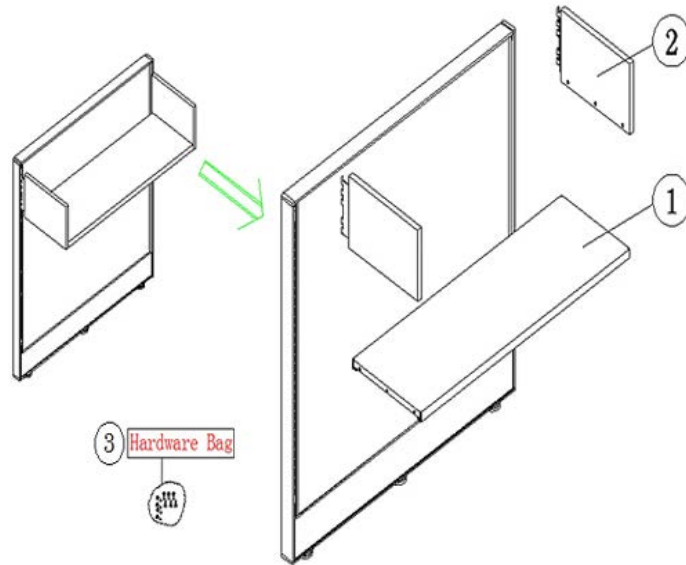

Metal Storage Parts
 Straight Front Half Height Shelf
 FSHSH.XXXX
 FISHSX.XXXX

No.	Part Number	Description	Finish Selection	List
1	FSSH.24	Straight Front Shelf, 24"	YES	\$126
	FSSH.30	Straight Front Shelf, 30"	YES	\$146
	FSSH.36	Straight Front Shelf, 36"	YES	\$180
	FSSH.42	Straight Front Shelf, 42"	YES	\$215
	FSSH.48	Straight Front Shelf, 48"	YES	\$250
2	SHFEDL-STRAIGHT	Straight Front Half Height Shelf End Pair (NOVO)	YES	\$196
	FISSHENDHF	Straight Front Half Height Shelf End Pair (INTERRA)	YES	\$196
3	FHSHELF.H	Hardware package for half height shelves, Novo/Interra, pneumatic or straight	NO	\$2