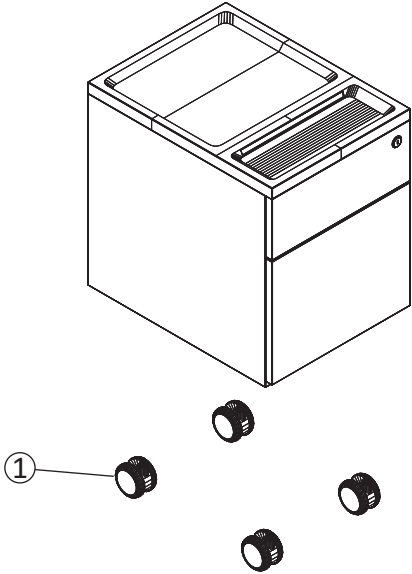

METAL STORAGE PARTS

My-Hite Mobile Pedestal
FBFPED.MOB

FBFPED.MOB (MY-HITE)

No.	Part Number	Description	Finish Selection	List
1	CASTERS	Casters for Metal Box/File Mobile Peds (Set of 4)	YES	$117
2	FPEDSQDS	Pedestal Drawer Suspension - Pair	NO	$30