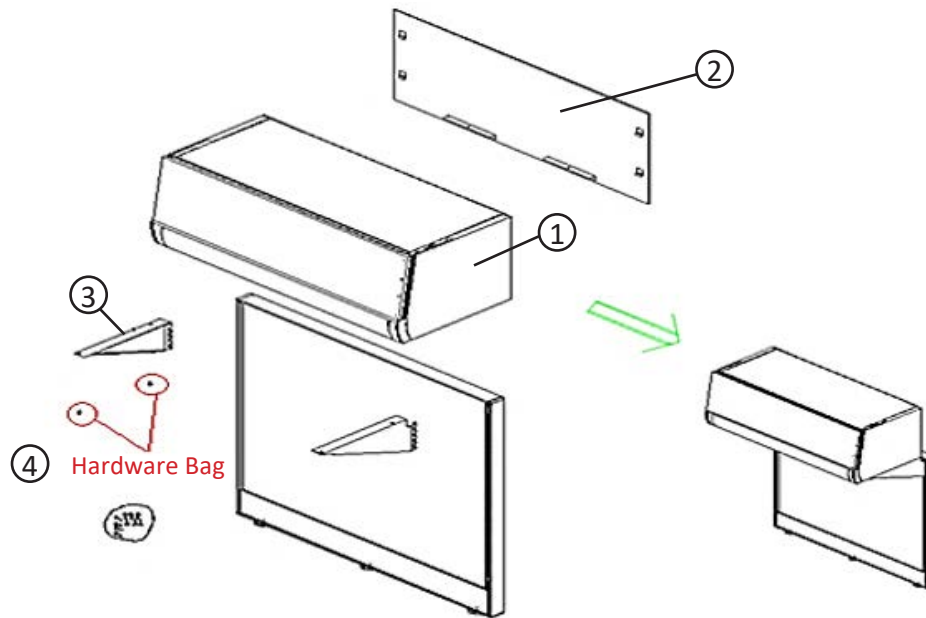

No.	Part Number	Description	Finish Selection	List
1	FPNOV.1624	Pneumatic Overhead, 16 X 24	YES	$1,042
	FPNOV.1630	Pneumatic Overhead, 16 X 30	YES	$1,139
	FPNOV.1636	Pneumatic Overhead, 16 X 36	YES	$1,234
	FPNOV.1642	Pneumatic Overhead, 16 X 42	YES	$1,323
	FPNOV.1648	Pneumatic Overhead, 16 X 48	YES	$1,428
2	FPNOVUB.24	Pneumatic Overhead Back panel, 24"	YES	$271
	FPNOVUB.30	Pneumatic Overhead Back panel, 30"	YES	$306
	FPNOVUB.36	Pneumatic Overhead Back panel, 36"	YES	$341
	FPNOVUB.42	Pneumatic Overhead Back panel, 42"	YES	$378
	FPNOVUB.48	Pneumatic Overhead Back panel, 48"	YES	$413
3	FHPNOVUB	Pneumatic Overhead Upmount Bracket pair (NOVO)	YES	$119
	FIPNOVUB	Pneumatic Overhead Upmount Bracket pair (INTERRA)	YES	$119
4	FPNOVUB.H	Hardware Package for upmounted pneumatic overhead, Novo/Interra. Includes bolts	NO	$1