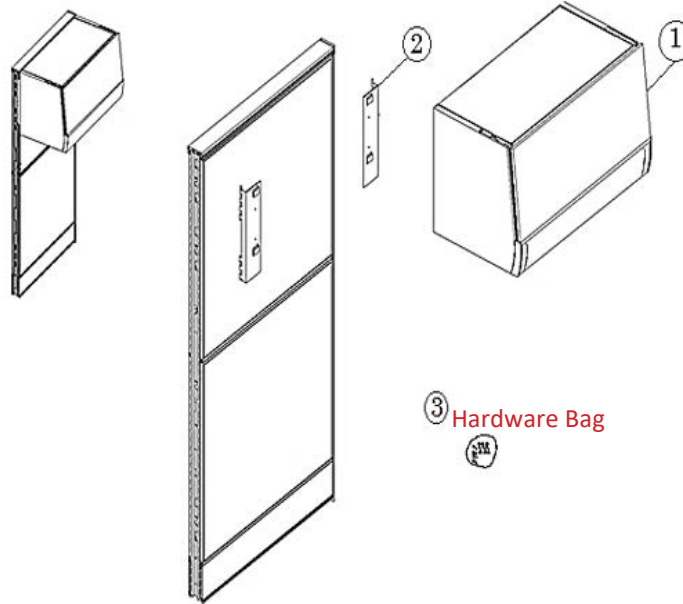

No.	Part Number	Description	Finish Selection	List
1	FPNOV.1624	Pneumatic Overhead Cabinet, 16x24"	YES	$1,042
	FPNOV.1630	Pneumatic Overhead Cabinet, 16x30"	YES	$1,139
	FPNOV.1636	Pneumatic Overhead Cabinet, 16x36"	YES	$1,234
	FPNOV.1642	Pneumatic Overhead Cabinet, 16x42"	YES	$1,323
	FPNOV.1648	Pneumatic Overhead Cabinet, 16x48"	YES	$1,428
2	FHPNOVB	Pneumatic Overhead Bracket Pair (NOVO)	YES	$59
	FIPNOVB	Pneumatic Overhead Bracket Pair (INTERRA)	YES	$60
3	FPNOV.H	Hardware Package for panel mounted pneumatic overhead, Novo/Interra. Includes screws.	NO	$4