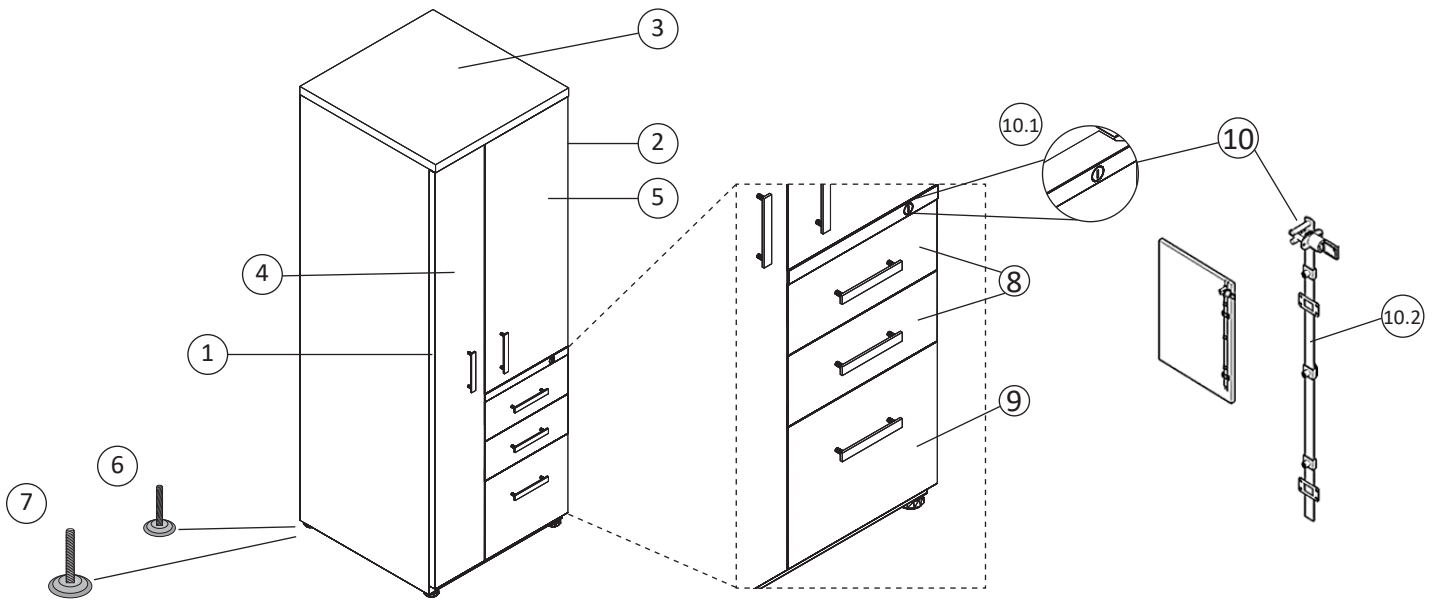

Metal Storage Parts

Freestanding Tower

FTBBFP.2453L

FTBBFP.2453R

FTBBFP.2467L

FTBBFP.2467R

Left side wardrobe shown

No.	Part Number	Description	Finish Selection	List
1	FTBBFH-CD	Hinge for Tower Wardrobe Door - Closet Door	NO	\$16
2	FTBBFH-BD	Hinge for Tower Bookcase Door (over drawers)	NO	\$19
3	FTBBFT	24"W x 53"H Tower Top	YES	\$88
4	FTBBF.2453L-WD	24x53 Wardrobe door only for Tower, BBF, Left	YES	\$80
	FTBBF.2453R-WD	24x53 Wardrobe door only for Tower, BBF, Right	YES	\$80
	FTBBF.2467L-WD	24x67 Wardrobe door only for Tower, BBF, Left	YES	\$99
	FTBBF.2467R-WD	24x67 Wardrobe door only for Tower, BBF, Right	YES	\$99
5	FTBBF.2453L-BD	24x53 Bookcase door only for Tower, BBF, Left	YES	\$55
	FTBBF.2453R-BD	24x53 Bookcase door only for Tower, BBF, Right	YES	\$55
	FTBBF.2467L-BD	24x67 Bookcase door only for Tower, BBF, Left	YES	\$79
	FTBBF.2467R-BD	24x67 Bookcase door only for Tower, BBF, Right	YES	\$79
6	FLFG.S	Square Lateral File Standard Glide	NO	\$6
7	FLFEG4.2	Extended Glide, 2.5"	NO	See Pricebook
8	PEDSQBOXFRONT	Box Front for Supporting Pedestal	YES	\$40
9	PEDSQFILEFRONT	File Front for Supporting Pedestal	YES	\$59
10	FPEDSQCL.BBF	Complete lock mechanisms for BBF/FF pedestal	NO	\$29
10.1	PEDS-LOCK	Lock Core with housing, and 2 keys	NO	\$8
10.2	PEDSQCL-BBF	Lockbar with core for BBF Pedestal	NO	\$54
11	FPEDSQDS	Pedestal Drawer Suspension - Pair	NO	\$30