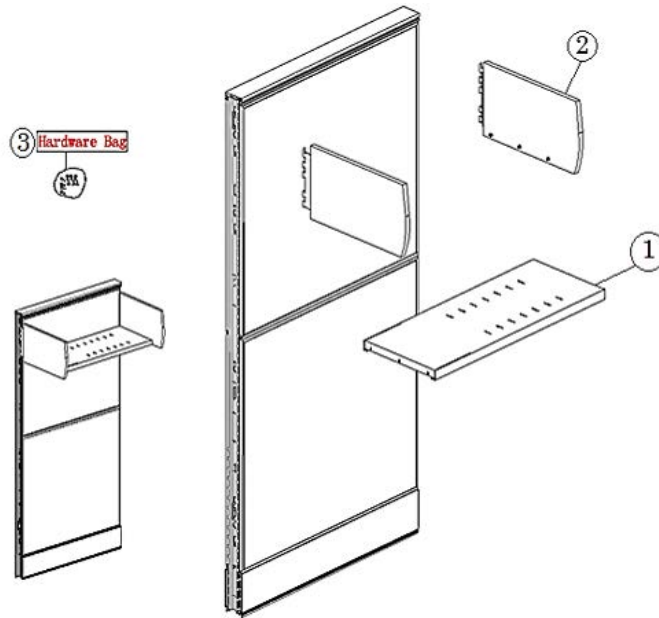

Metal Storage Parts

Freestanding Tower

FTBBFP.2453L

FTBBFP.2453R

FTBBFP.2467L

FTBBFP.2467R

Left side wardrobe shown

No.	Part Number	Description	Finish Selection	List
1	FTBBFH-CD	Hinge for Tower Wardrobe Door - Closet Door	NO	\$16
2	FTBBFH-BD	Hinge for Tower Bookcase Door (over drawers)	NO	\$19
3	FTBBFT	24"W x 53"H Tower Top	YES	\$88
4	FTBBF.2453L-WD	24x53 Wardrobe door only for Tower, BBF, Left	YES	\$80
	FTBBF.2453R-WD	24x53 Wardrobe door only for Tower, BBF, Right	YES	\$80
	FTBBF.2467L-WD	24x67 Wardrobe door only for Tower, BBF, Left	YES	\$99
	FTBBF.2467R-WD	24x67 Wardrobe door only for Tower, BBF, Right	YES	\$99
5	FTBBF.2453L-BD	24x53 Bookcase door only for Tower, BBF, Left	YES	\$55
	FTBBF.2453R-BD	24x53 Bookcase door only for Tower, BBF, Right	YES	\$55
	FTBBF.2467L-BD	24x67 Bookcase door only for Tower, BBF, Left	YES	\$79
	FTBBF.2467R-BD	24x67 Bookcase door only for Tower, BBF, Right	YES	\$79
6	FLFG.S	Square Lateral File Standard Glide	NO	\$6
7	FLFEG4.2	Extended Glide, 2.5"	NO	See Pricebook
8	PEDSQBOXFRONT	Box Front for Supporting Pedestal	YES	\$40
9	PEDSQFILEFRONT	File Front for Supporting Pedestal	YES	\$59
10	FPEDSQCL.BBF	Complete lock mechanisms for BBF/FF pedestal	NO	\$29
10.1	PEDS-LOCK	Lock Core with housing, and 2 keys	NO	\$8
10.2	PEDSQCL-BBF	Lockbar with core for BBF Pedestal	NO	\$54
11	FPEDSQDS	Pedestal Drawer Suspension - Pair	NO	\$30

Metal Storage Parts
 Straight Front Half Height Shelf
 FSHSH.XXXX
 FISHSX.XXXX

No.	Part Number	Description	Finish Selection	List
1	FSSH.24	Straight Front Shelf, 24"	YES	\$126
	FSSH.30	Straight Front Shelf, 30"	YES	\$146
	FSSH.36	Straight Front Shelf, 36"	YES	\$180
	FSSH.42	Straight Front Shelf, 42"	YES	\$215
	FSSH.48	Straight Front Shelf, 48"	YES	\$250
2	SHFEDL-STRAIGHT	Straight Front Half Height Shelf End Pair (NOVO)	YES	\$196
	FISSHENDHF	Straight Front Half Height Shelf End Pair (INTERRA)	YES	\$196
3	FHSHELF.H	Hardware package for half height shelves, Novo/Interra, pneumatic or straight	NO	\$2