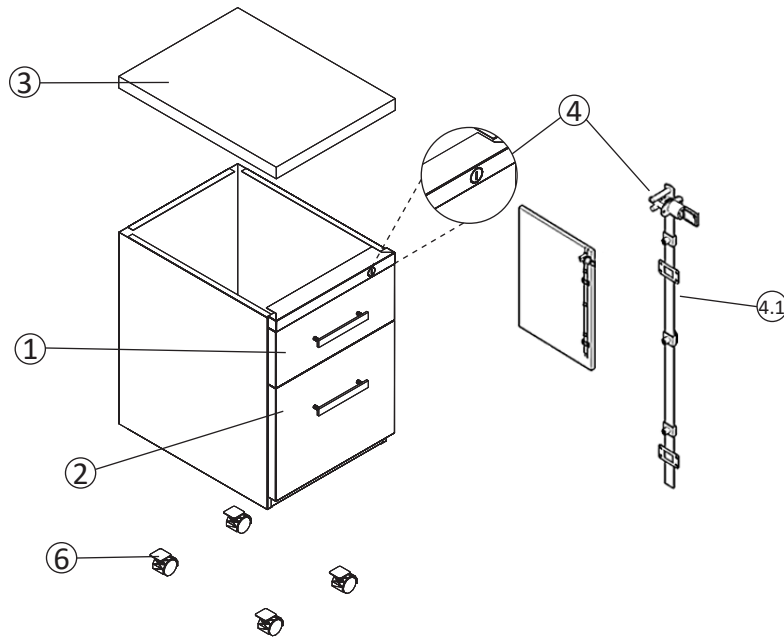

METAL STORAGE PARTS

Box/File Mobile Pedestal
FPEDSQP.BF-MOB-MET

No.	Part Number	Description	Finish Selection	List
1	PEDSQBOXFRONT	Box Front for Pedestal	YES	$40
2	FPEDSQ.BF.FILEFRONT	File Front for Box/File Pedestal	YES	$42
3	PEDSQTOP	Top Only for Mobile Pedestal	YES	$105
4	PEDSQCL-BF	Complete lock mechanisms for BF pedestal	NO	$53
4.1	PEDS-LOCK	Metal Housing and Lock core w/ clips and keys	NO	$18
5	FPT	Pencil tray for FPED	NO	$27
6	CASTERS	Casters for Metal Mobile Peds (Set of 4)	YES	$117
7	FPEDSQDS	Pedestal Drawer Suspension - Pair	NO	$30