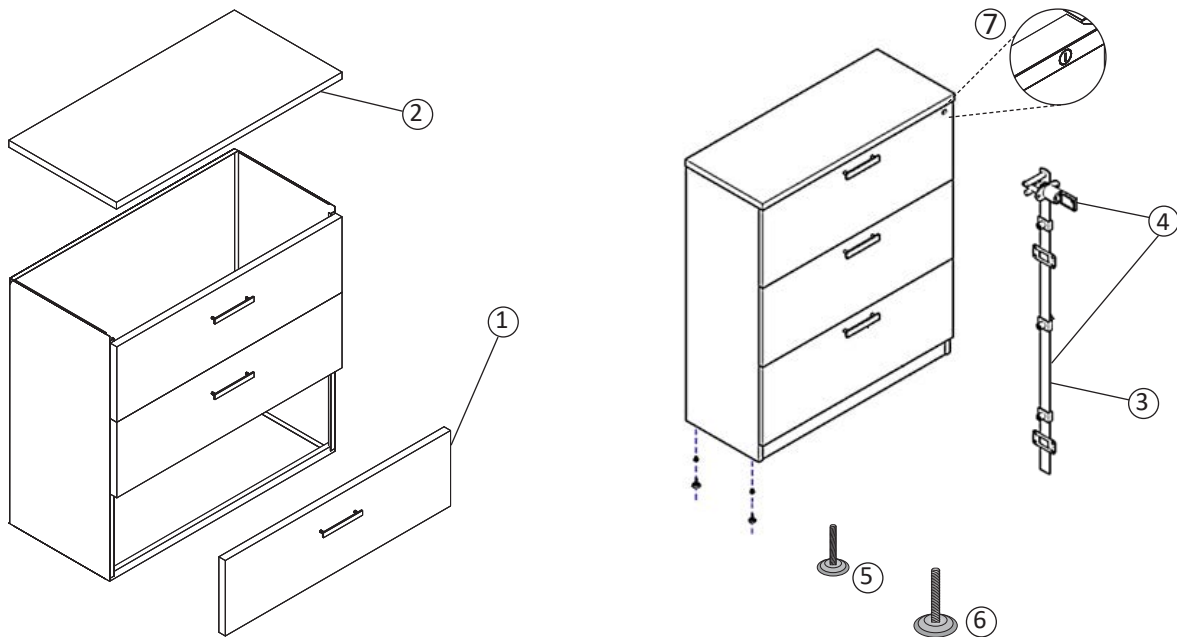

METAL STORAGE PARTS

Lateral Files
FLFSQP-2-XX-MET
FLFSQP-3-XX-MET
FLFSQP-4-XX-MET

No.	Part Number	Description	Finish Selection	List
1	LATSQFRONT.30	30" Drawer Front for Lateral File	YES	$103
	LATSQFRONT.36	36" Drawer Front for Lateral File	YES	$121
	LATSQFRONT.42	42" Drawer Front for Lateral File	YES	$137
2	LATSQTOP.30	30" Top Only for Lateral File	YES	$172
	LATSQTOP.36	36" Top Only for Lateral File	YES	$187
	LATSQTOP.42	42" Top Only for Lateral File	YES	$206
3	FDLFCL.20.510	Central Lock Bar only L=510/20.08" (use with LAT FILE-2)	NO	$34
	FDLFCL.33.840	Central Lock Bar only L=840/33.07" (use with LAT FILE-3)	NO	$37
	FDLFCL.46.1180	Central Lock Bar only L=1180/46.46" (use with LAT FILE-4)	NO	$40
4	FLFSQCL-2	Complete lock mechanisms for 2-high Lateral file	NO	$42
	FLFSQCL-3	Complete lock mechanisms for 3-high Lateral file	NO	$42
	FLFSQCL-4	Complete lock mechanisms for 4-high Lateral file	NO	$43
5	FLFG.S	Square Lateral File Standard Glide	NO	$6
6	FLFEG4.2	Extended Glide, 2.5" for lateral and tower	NO	See Pricebook