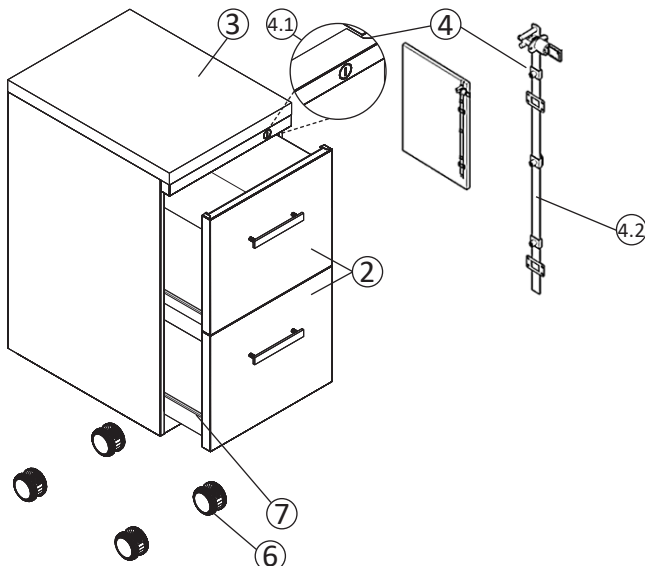

FPEDSQP.FF-MOB-MET

No.	Part Number	Description	Finish Selection	List
1	PEDSQBOXFRONT	Box Front for Pedestal	YES	$40
2	PEDSQFILEFRONT	File Front for Pedestal	YES	$59
3	PEDSQTOP	Top Only for Mobile Pedestal	YES	$105
4	FPEDSQCL.BBF	Complete lock mechanisms for BBF/FF pedestal	NO	$30
4.1	PEDS-LOCK	Metal Housing and Lock core w/ clips and keys	NO	$18
4.2	PEDSQCL-BBF	Box/Box/File Lockbar with core	NO	$54
5	FPT	Pencil tray for FPED	NO	$27
6	FBBF-FFC	Small casters for BBF,FF Mobile Pedestal	YES	$138
7	FPEDSQDS	Pedestal Drawer Suspension - Pair	NO	$30