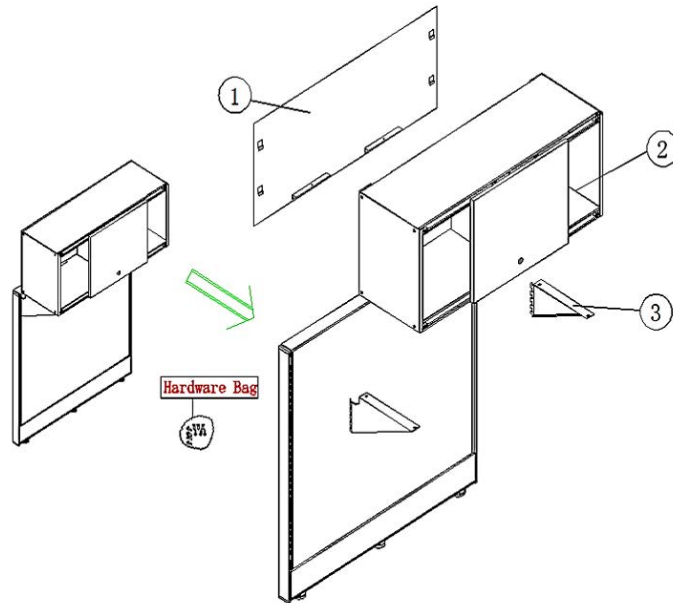

No.	Part Number	Description	Finish Selection	List
1	FSLOVUB.24	Sliding Door Overhead Back panel, 24"	YES	$271
	FSLOVUB.30	Sliding Door Overhead Back panel, 30"	YES	$306
	FSLOVUB.36	Sliding Door Overhead Back panel, 36"	YES	$341
	FSLOVUB.42	Sliding Door Overhead Back panel, 42"	YES	$378
	FSLOVUB.48	Sliding Door Overhead Back panel, 48"	YES	$413
2	FSLOV.1624	Sliding Door Overhead, 16 x 24"	YES	$867
	FSLOV.1630	Sliding Door Overhead, 16 x 30"	YES	$948
	FSLOV.1636	Sliding Door Overhead, 16 x 36"	YES	$1,033
	FSLOV.1642	Sliding Door Overhead, 16 x 42"	YES	$1,130
	FSLOV.1648	Sliding Door Overhead, 16 x 48"	YES	$1,222
3	FHSLOVUB	Upmount Sliding Door Overhead Brackets (NOVO)	YES	$107
	FISLOVUB	Upmount Sliding Door Overhead Brackets (INTERRA)	YES	$107
4	FSLOVU.H	Hardware Package for upmounted sliding overhead, Extender, Cross pan head self tapping screws/M5*12, Flange nut/M5	YES	$6