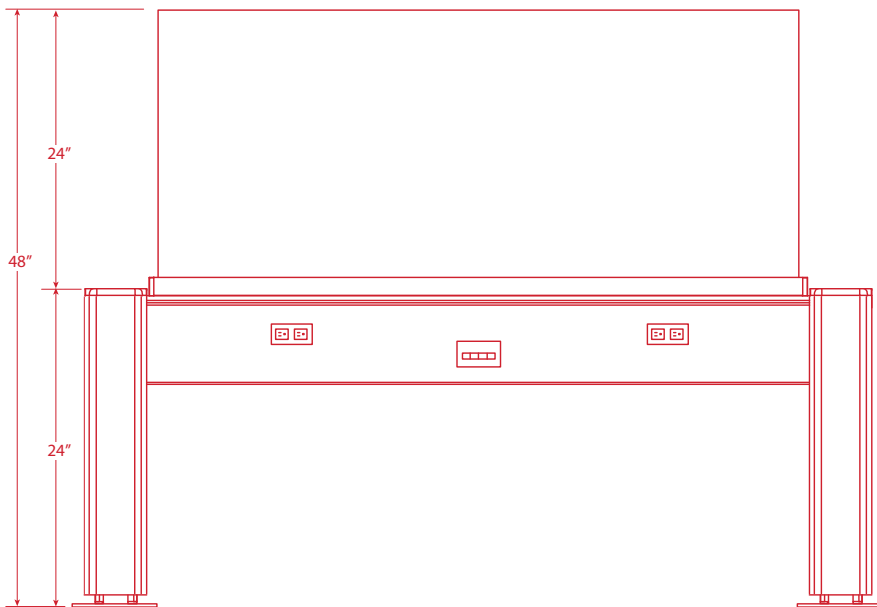

# BEAM

In the modern, connected, multi-device office, we end up with a tangle of cords for data and power. The Beam delivers power and data for height adjustable desks, keeping your workspace clean and organized, while powering all your devices.

The beam can be specified to a wide range of designs. The spring cord will adjust to any height for your worksurface, and connects your power directly to the Friant power grommet, the best interface with the Beam.