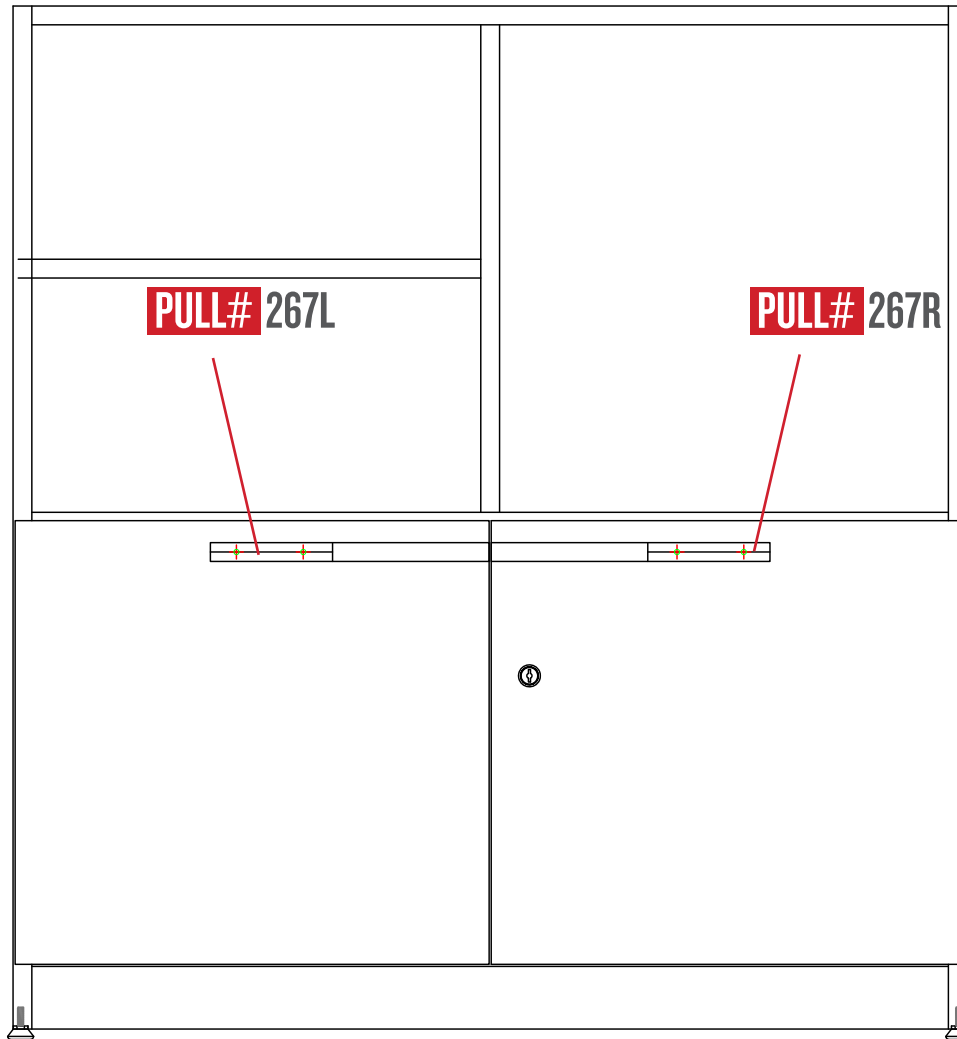

DESIGN <sup>MEETS</sup> BUSINESS  
SENSE <sup>MEETS</sup> SENSE™

ST-3639

# Dash Pull Map