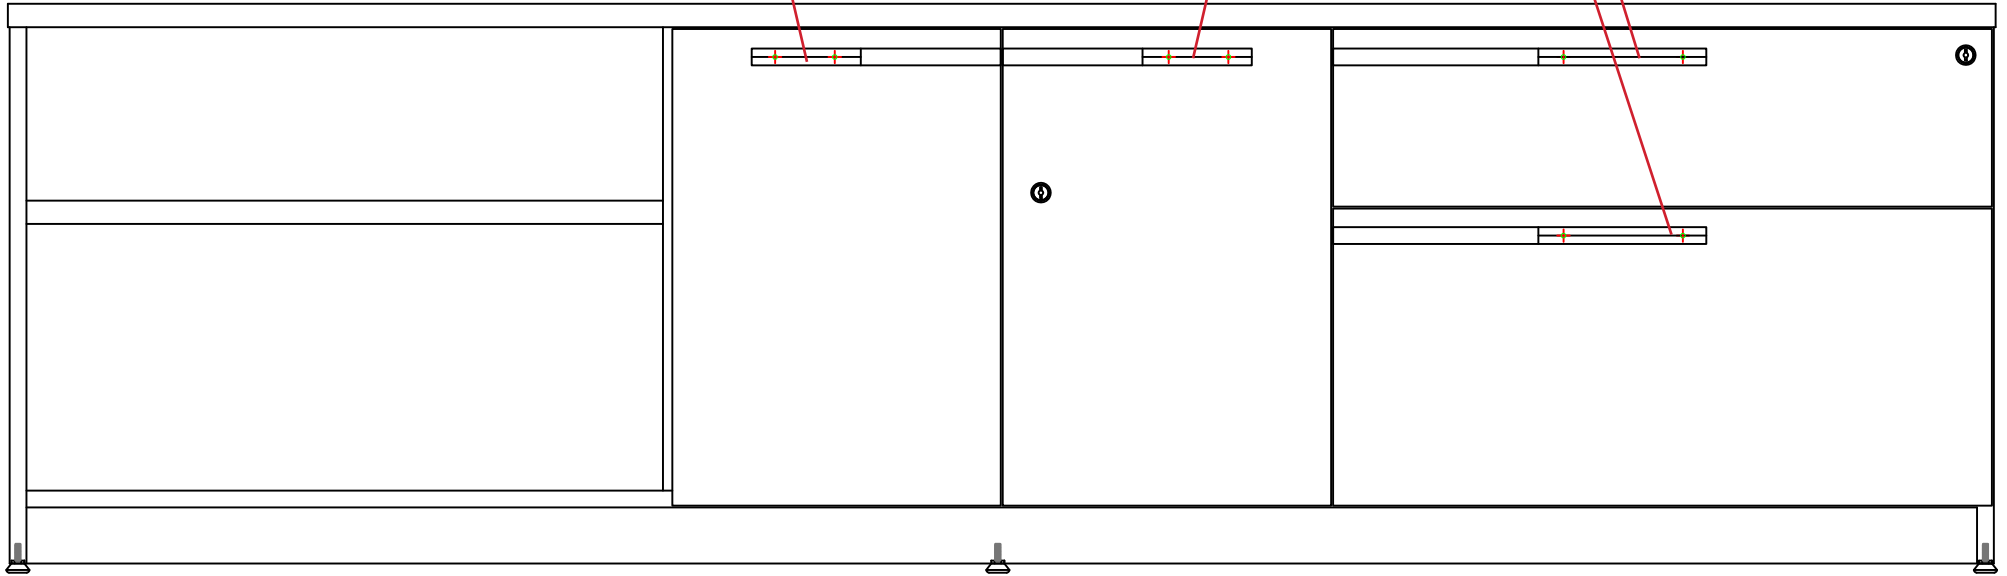

DESIGN MEETS BUSINESS
SENSE MEETS SENSE™

PULL# 267L

PULL# 267R

PULL# 400R

LC-2484-7R

Dash Pull Map