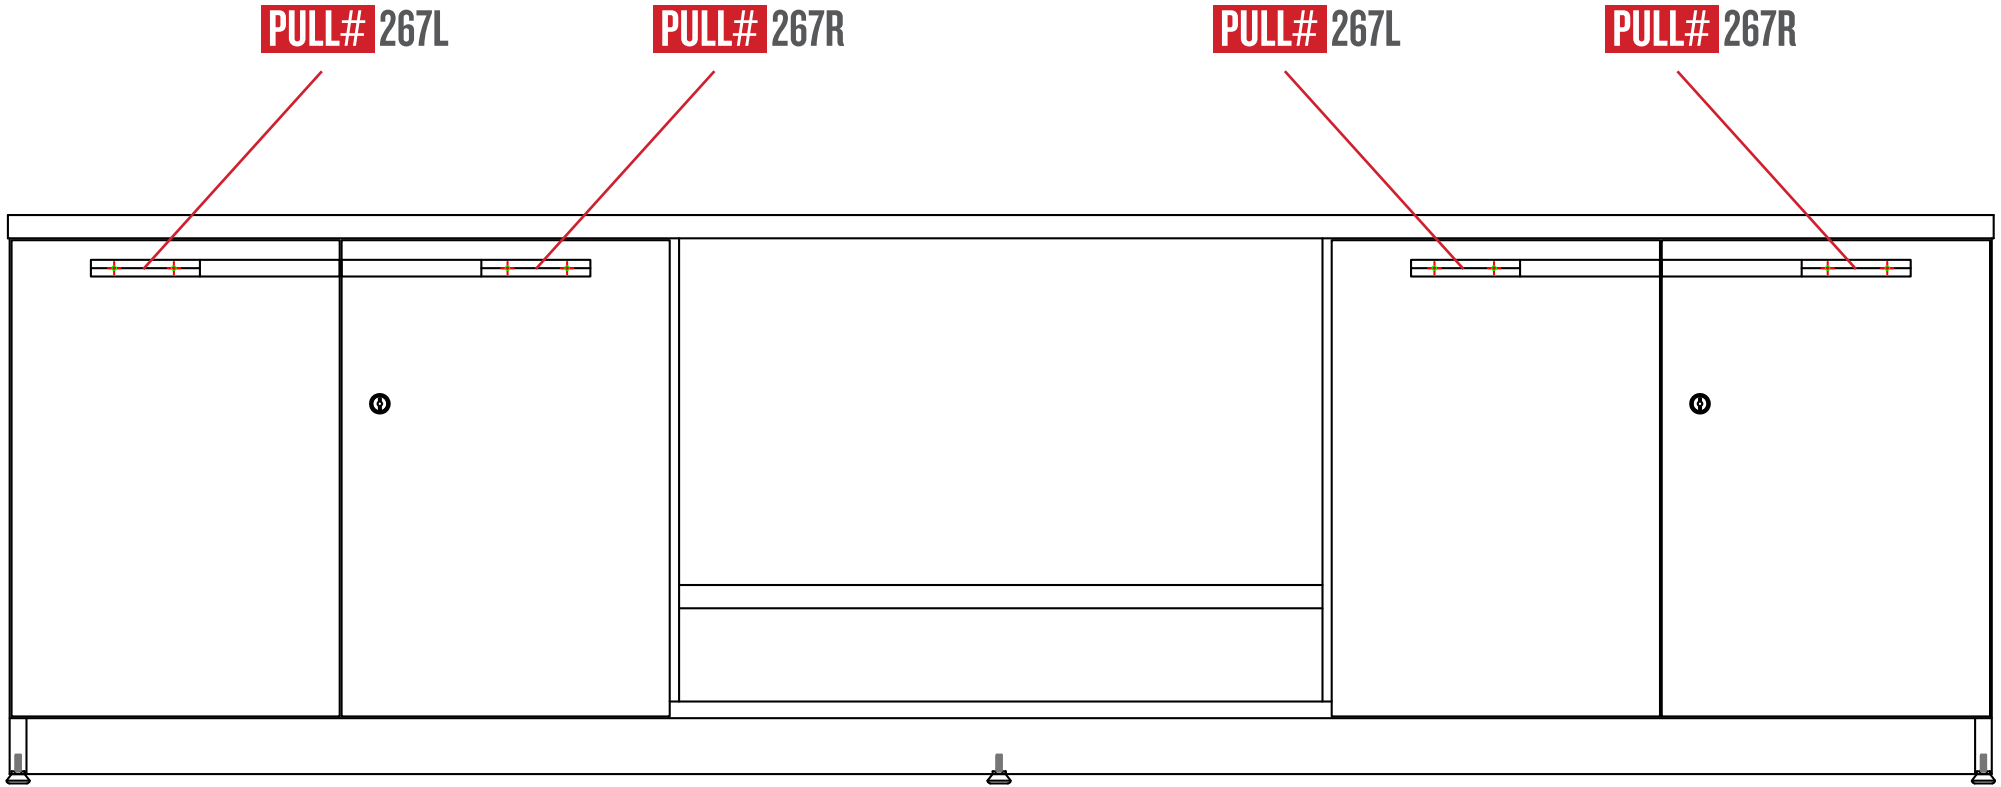

DESIGN <sup>MEETS</sup> BUSINESS  
SENSE <sup>MEETS</sup> SENSE™

LC-2484-4

# Dash Pull Map