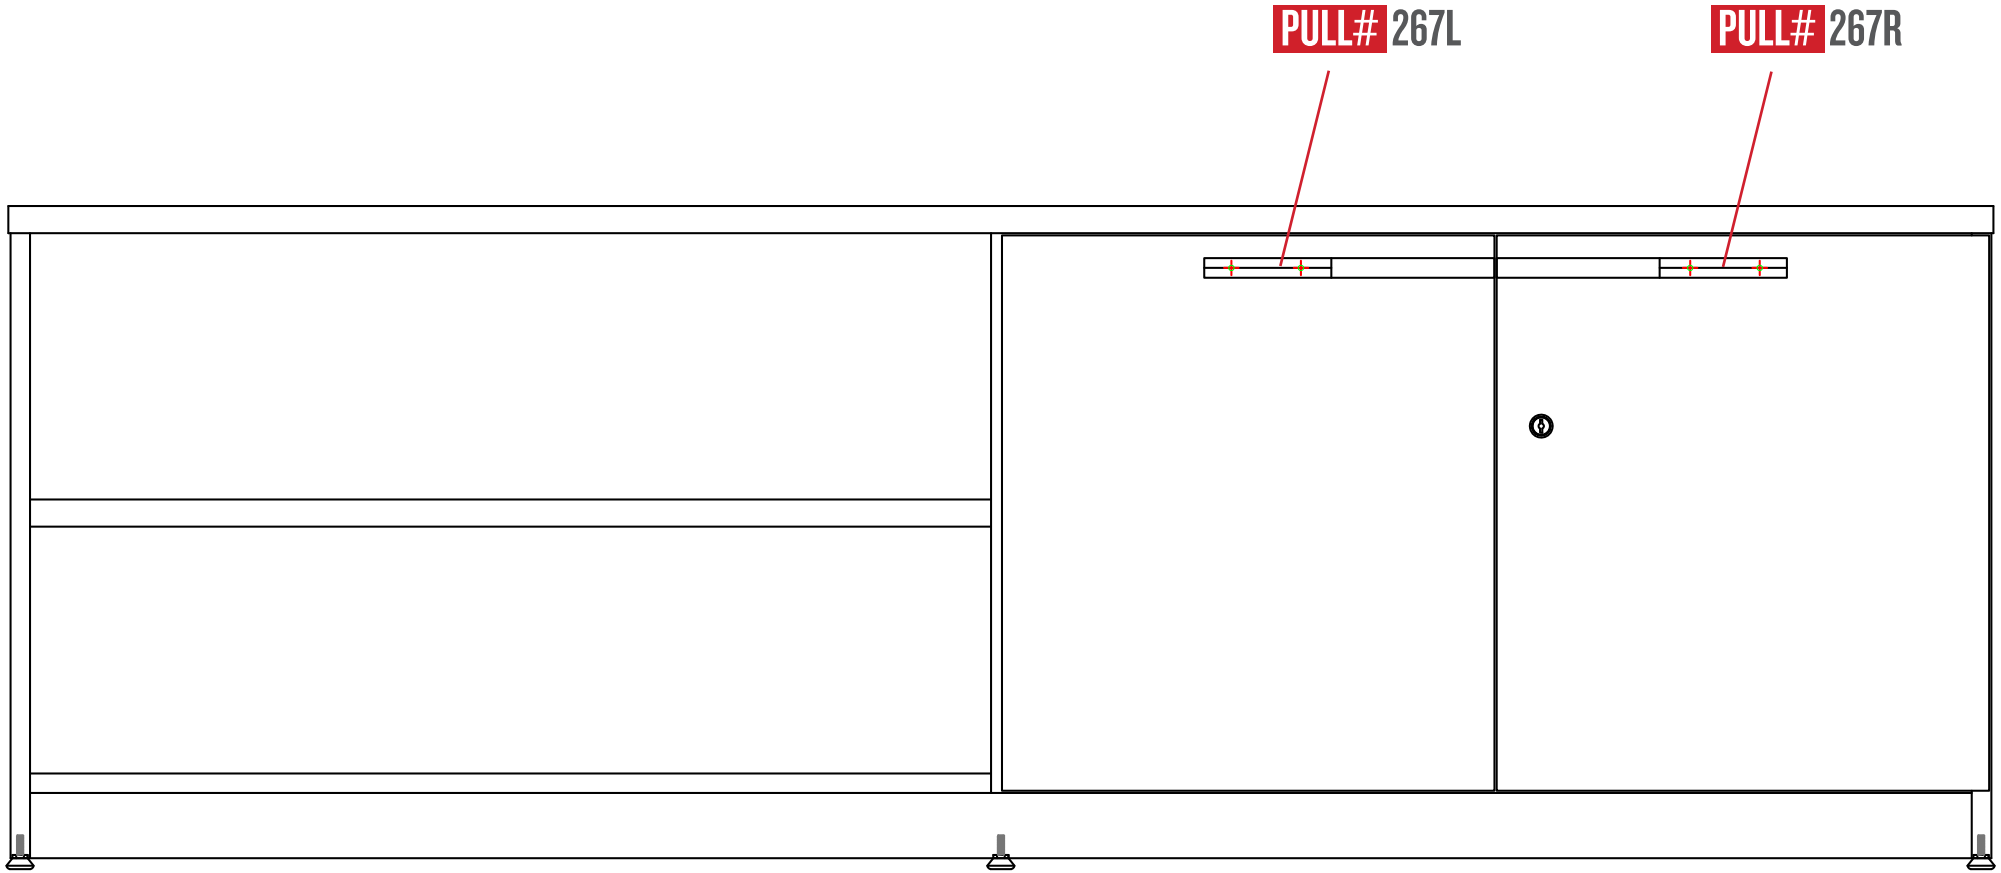

DESIGN MEETS BUSINESS  
SENSE MEETS SENSE™

LC-2472-5R

# Dash Pull Map