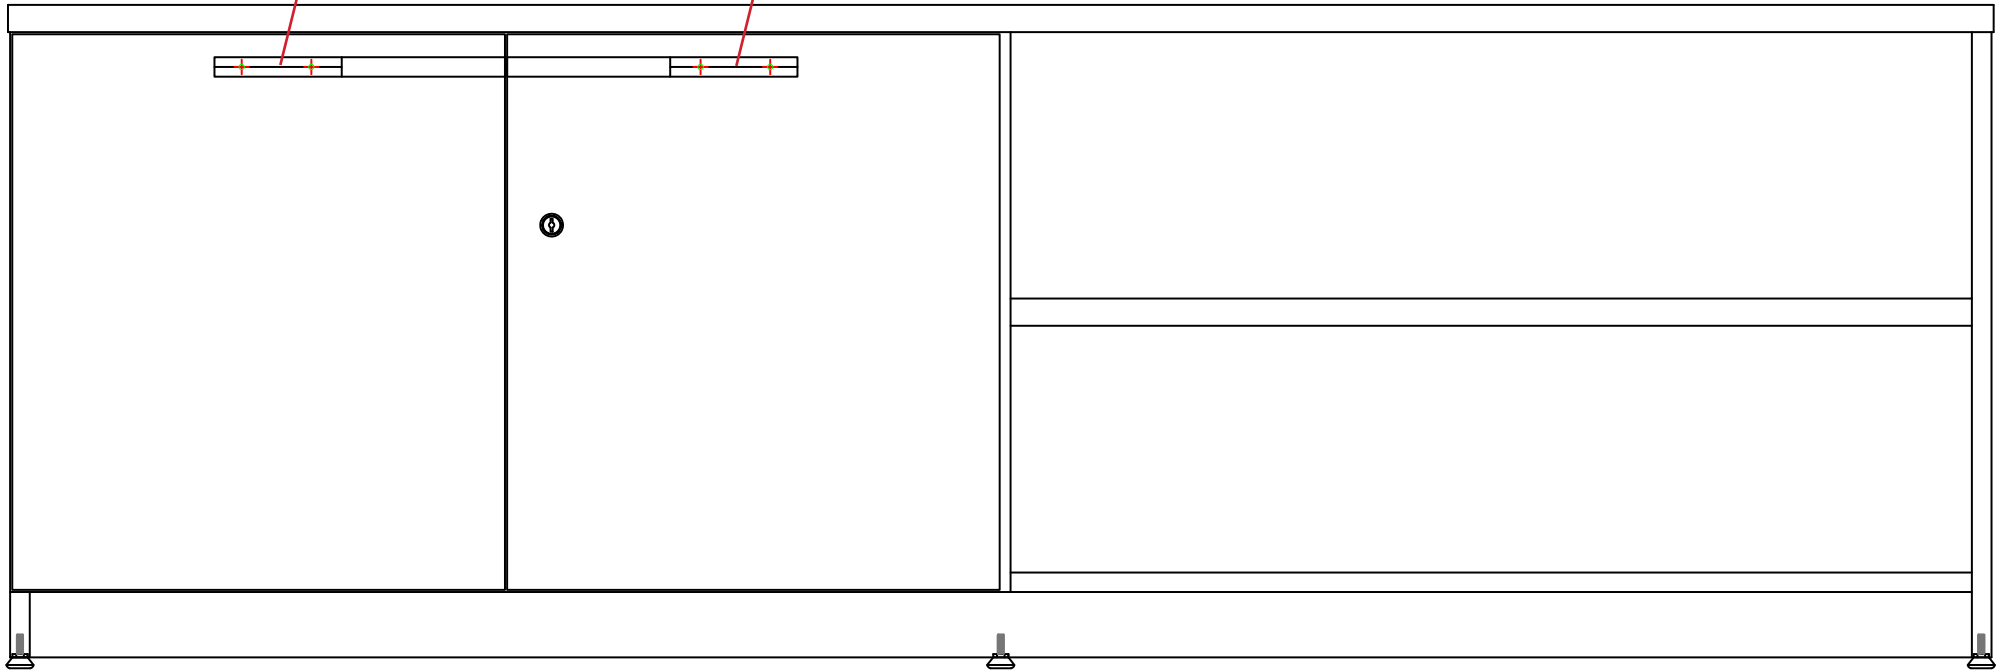

DESIGN MEETS BUSINESS
SENSE MEETS SENSE™

PULL# 267L

PULL# 267R

LC-2472-5L

Dash Pull Map