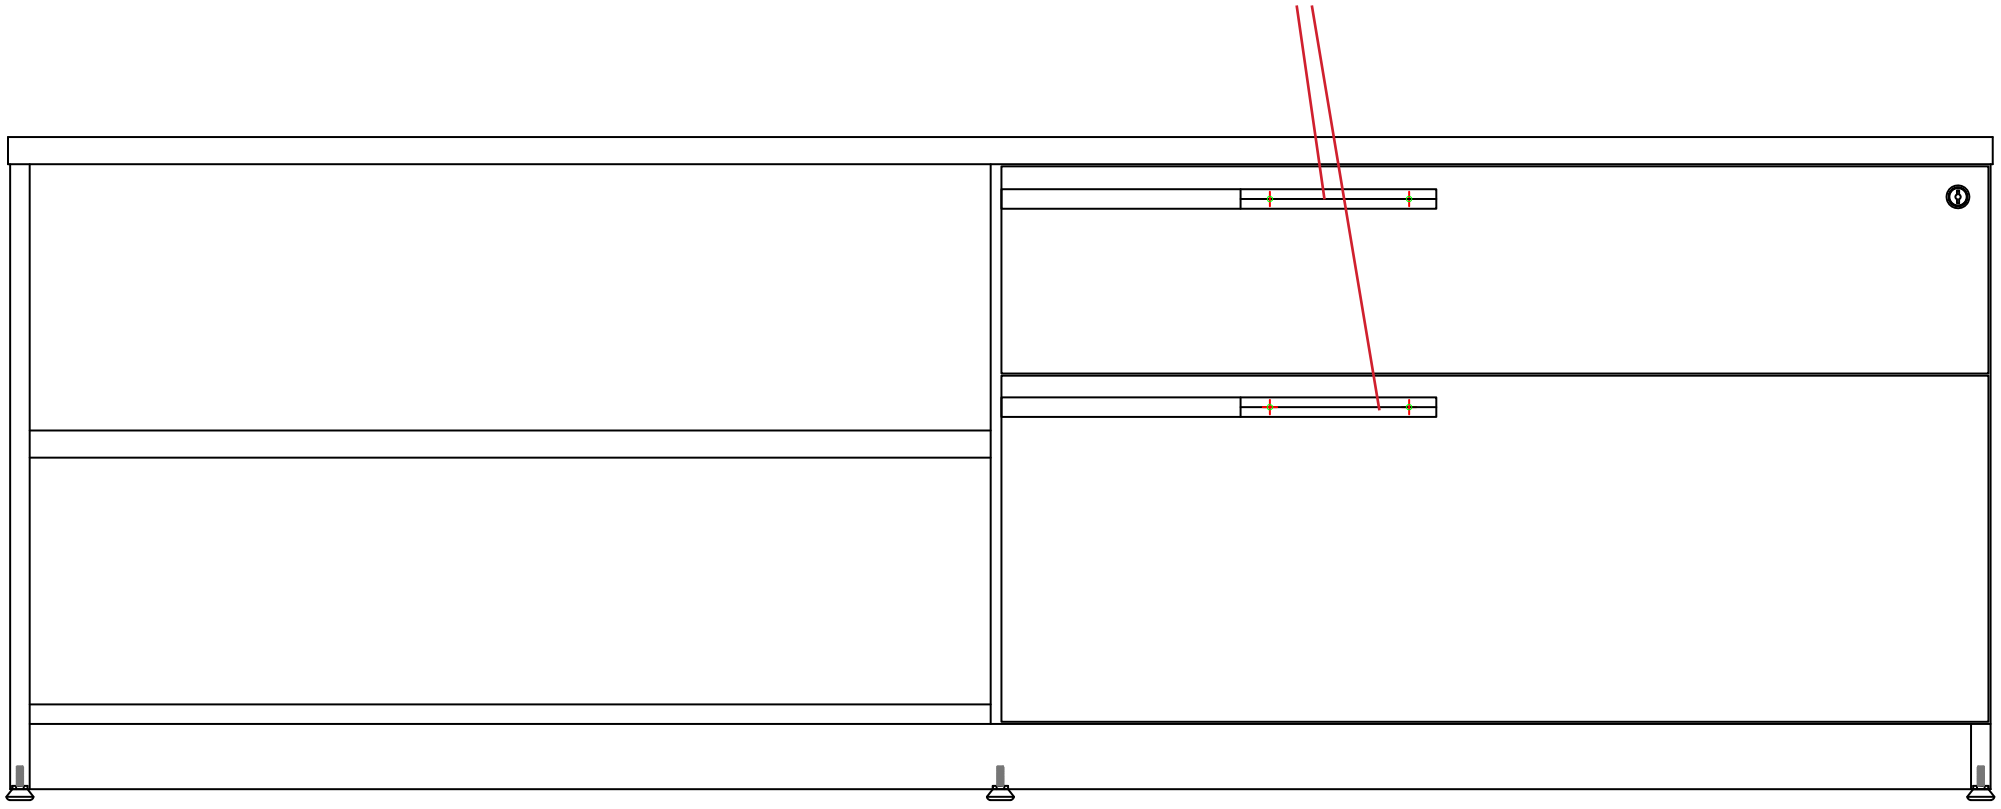

DESIGN ^S MEETS BUSINESS
SENSE MEETS SENSE™

PULL# 400R

LC-2472-1R

Dash Pull Map