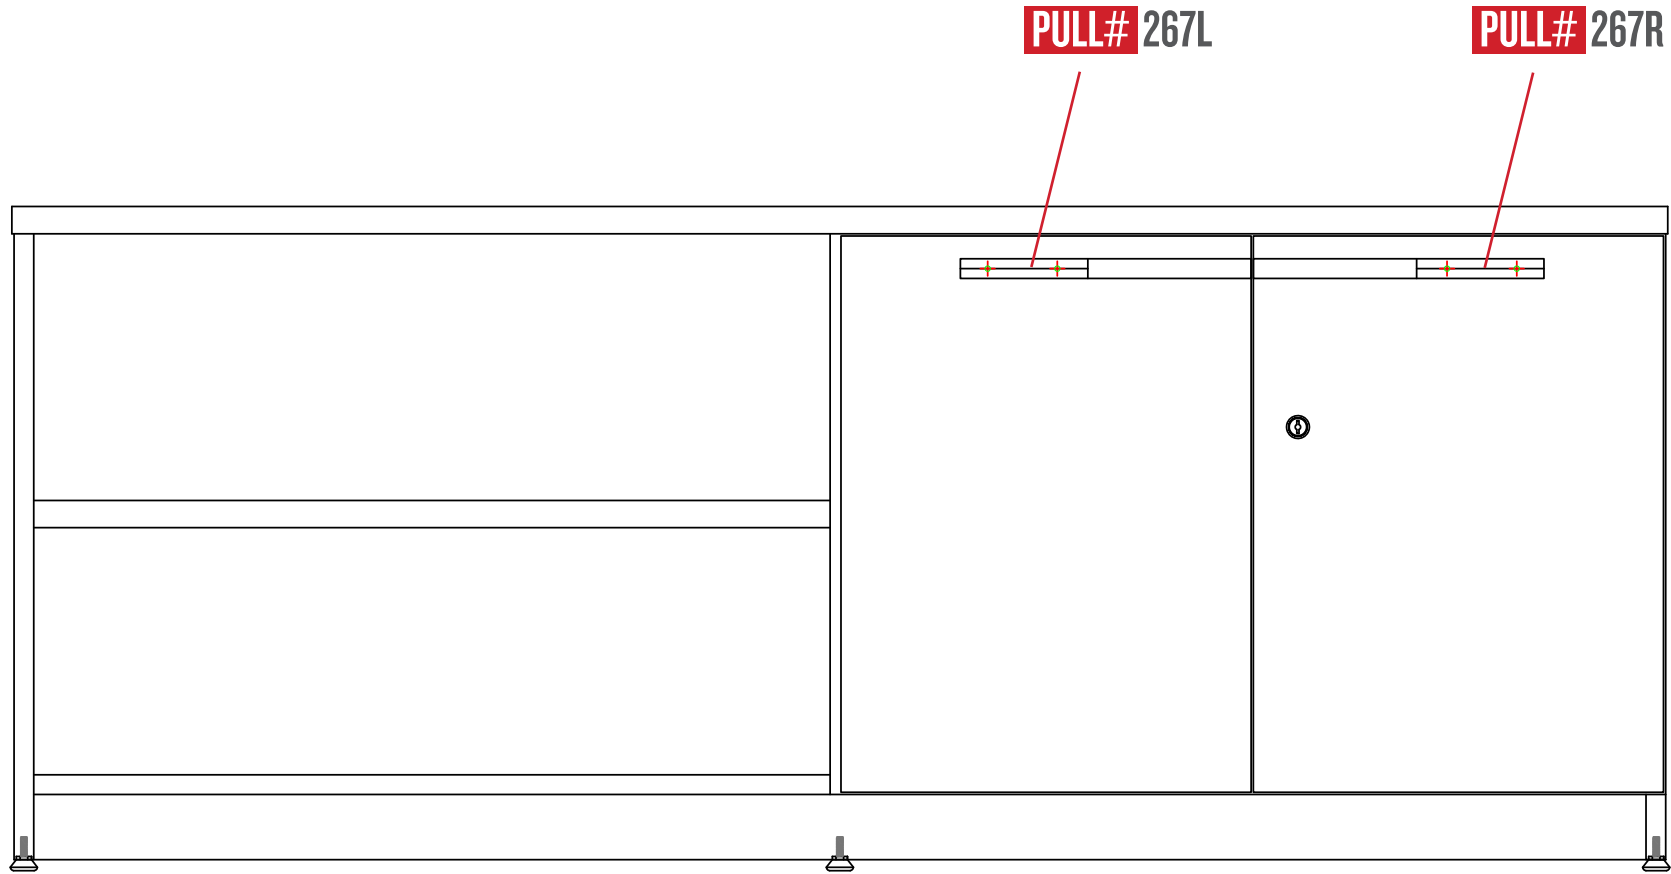

DESIGN ^{MEETS} BUSINESS
SENSE ^{MEETS} SENSE™

LC-2460-5R

Dash Pull Map