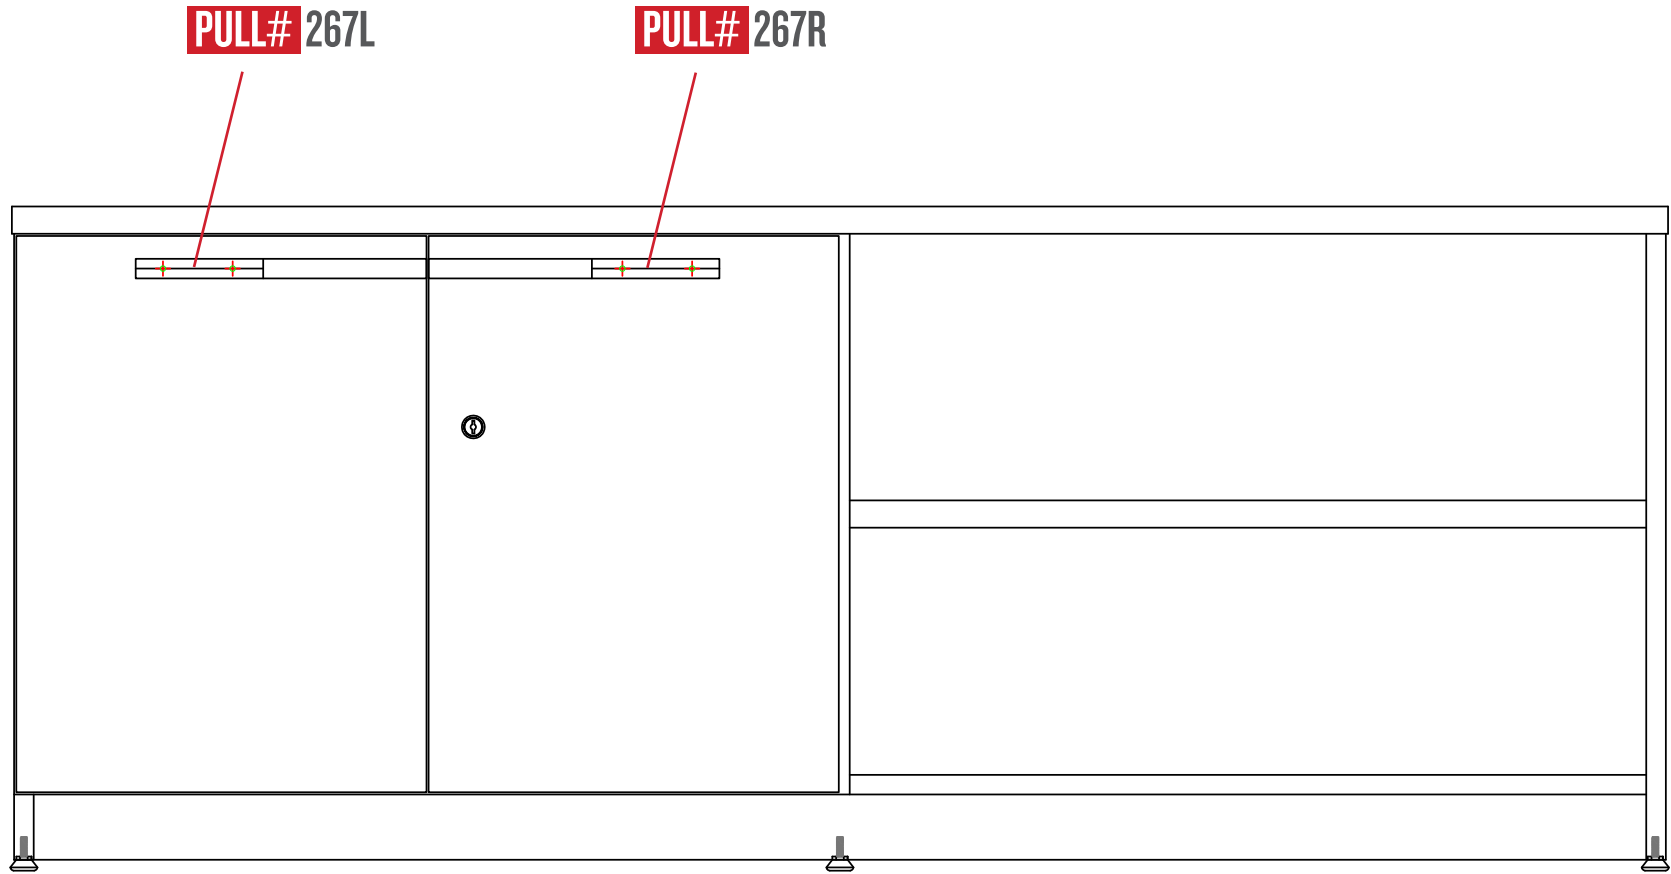

DESIGN MEETS BUSINESS  
SENSE MEETS SENSE™

LC-2460-5R

# Dash Pull Map