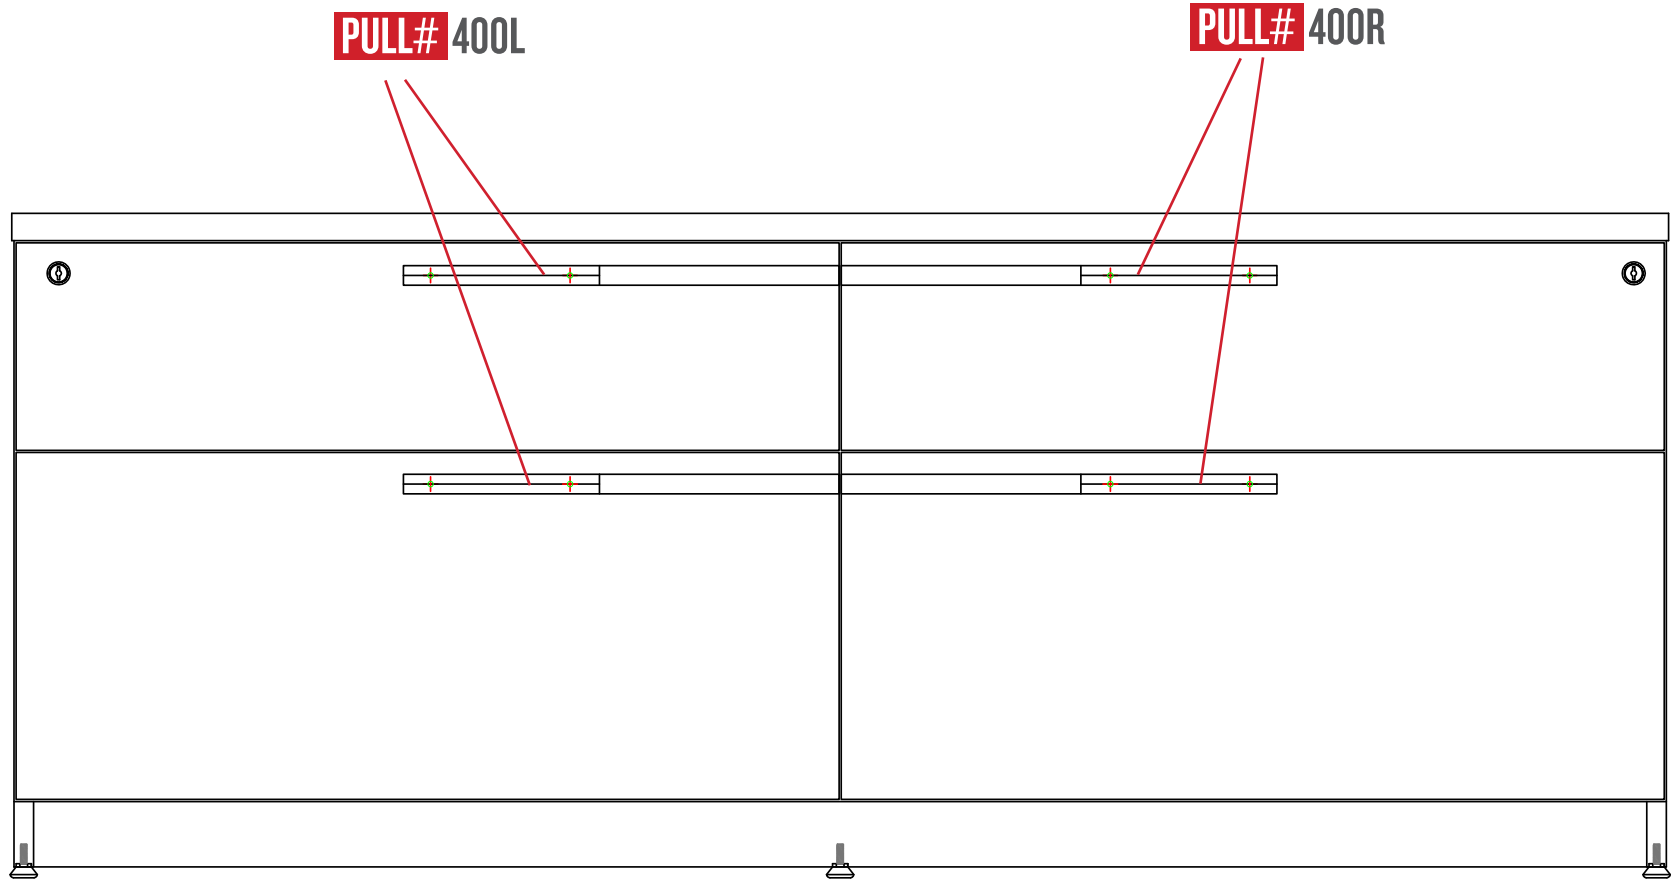

DESIGN ^{MEETS} BUSINESS
SENSE ^{MEETS} SENSE™

LC-2460-2

Dash Pull Map