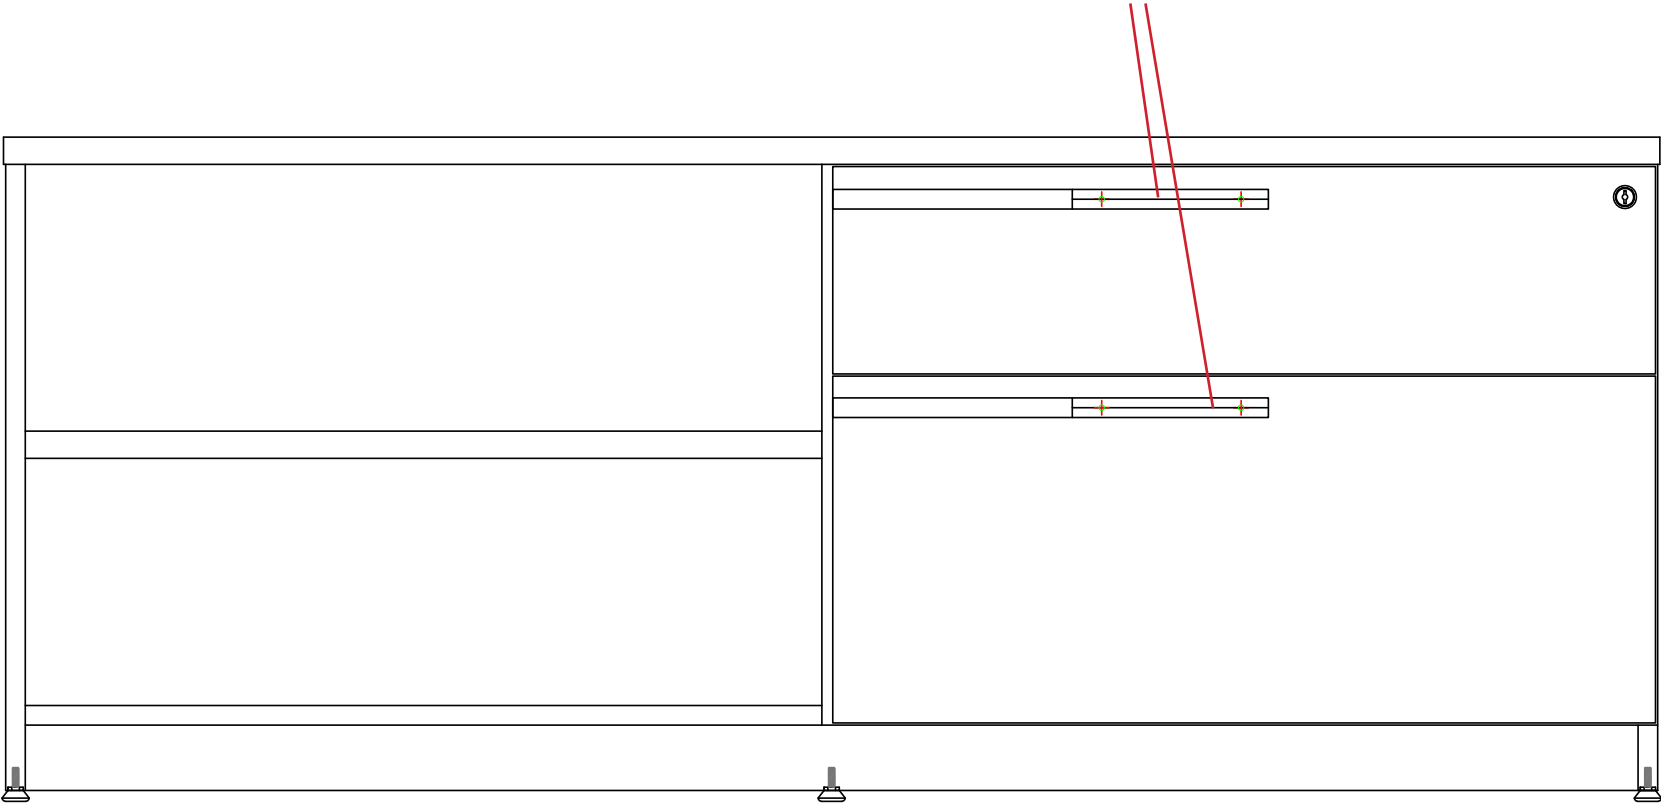

DESIGN ^S BUSINESS
SENSE MEETS SENSE™

PULL# 400R

LC-2460-1R

Dash Pull Map