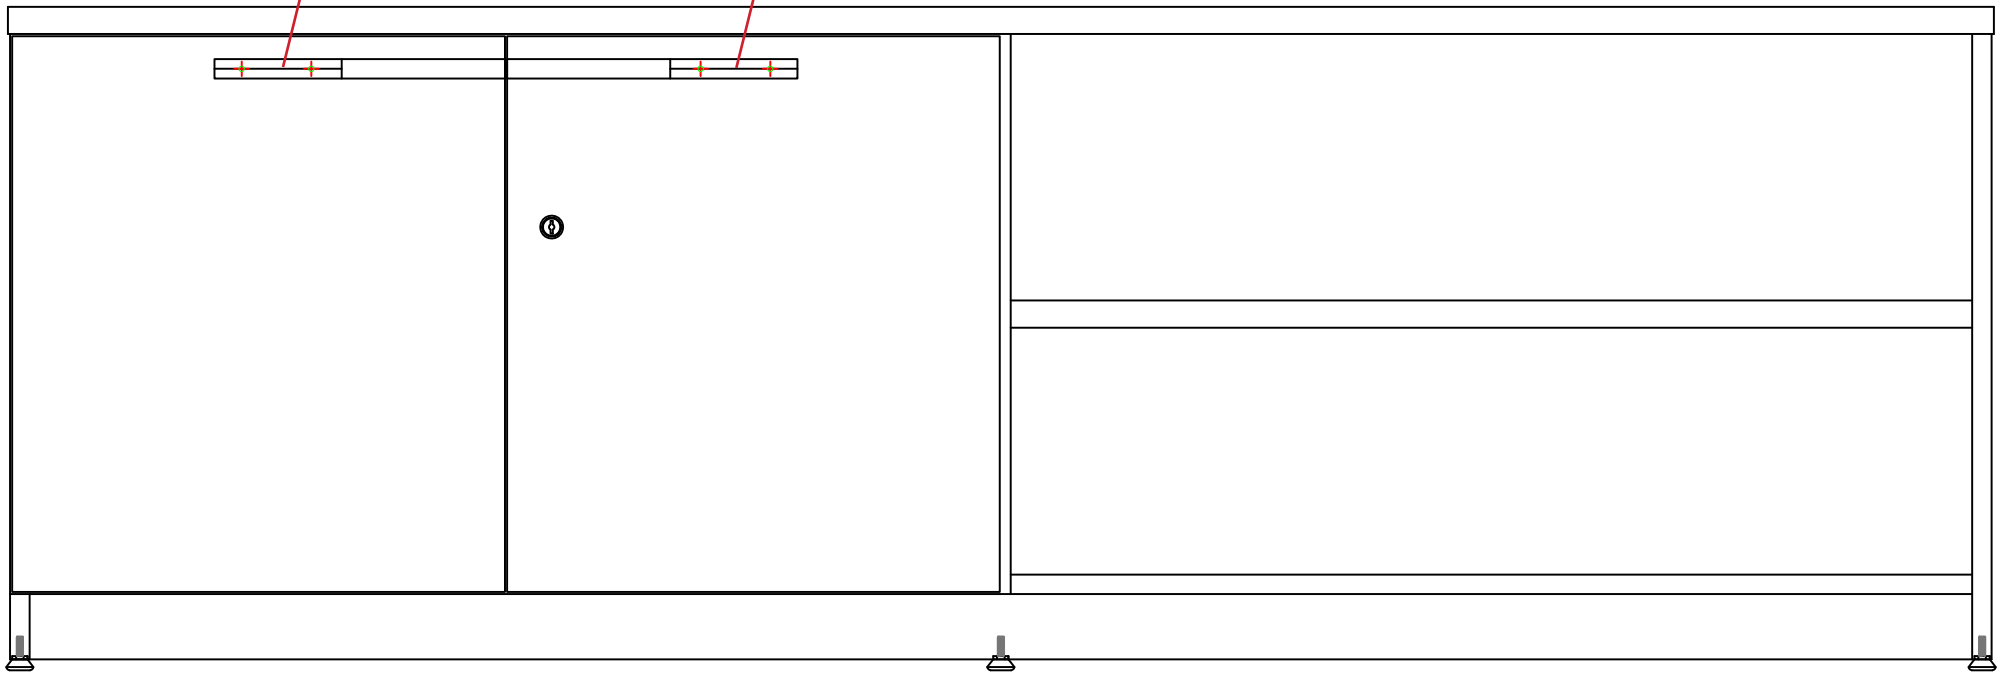

DESIGN <sup>S</sup> MEETS BUSINESS  
SENSE MEETS SENSE™

PULL# 267L

PULL# 267R

LC-1872-5L

# Dash Pull Map