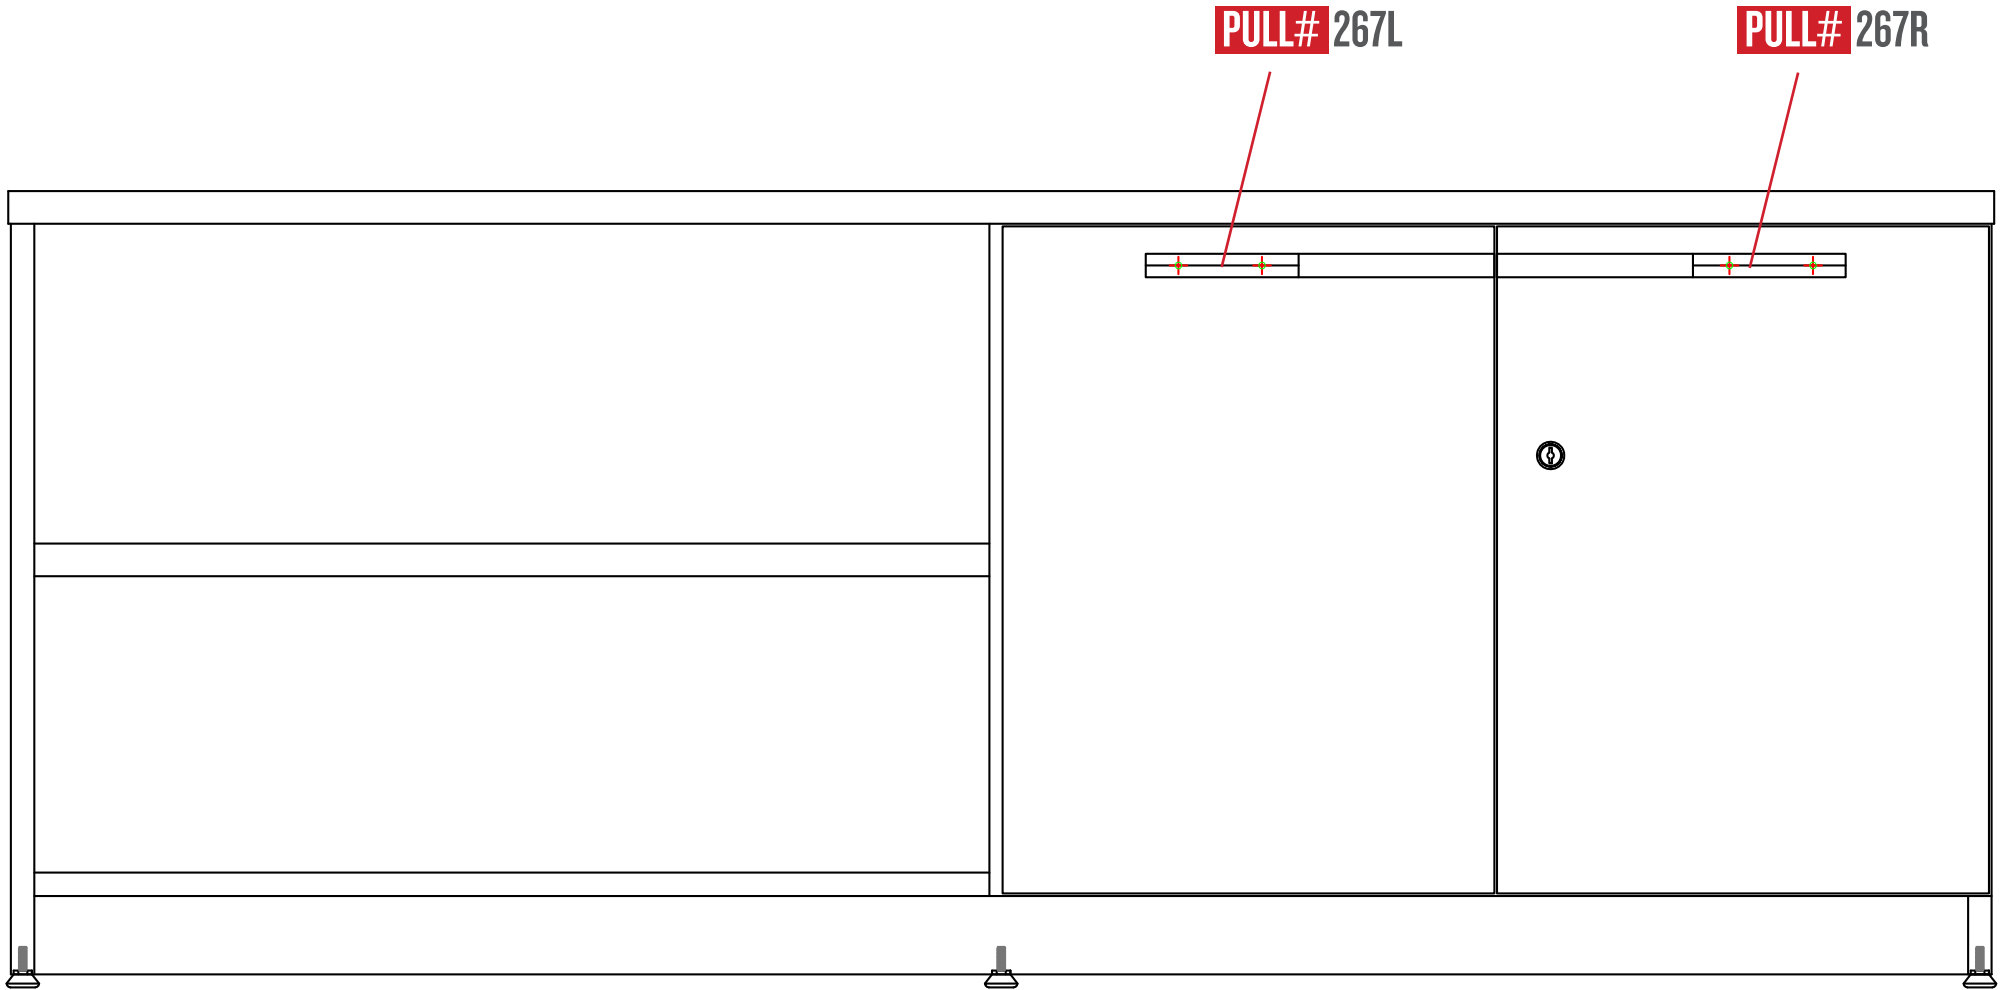

DESIGN <sup>MEETS</sup> BUSINESS  
SENSE <sup>MEETS</sup> SENSE™

LC-1860-5R

# Dash Pull Map