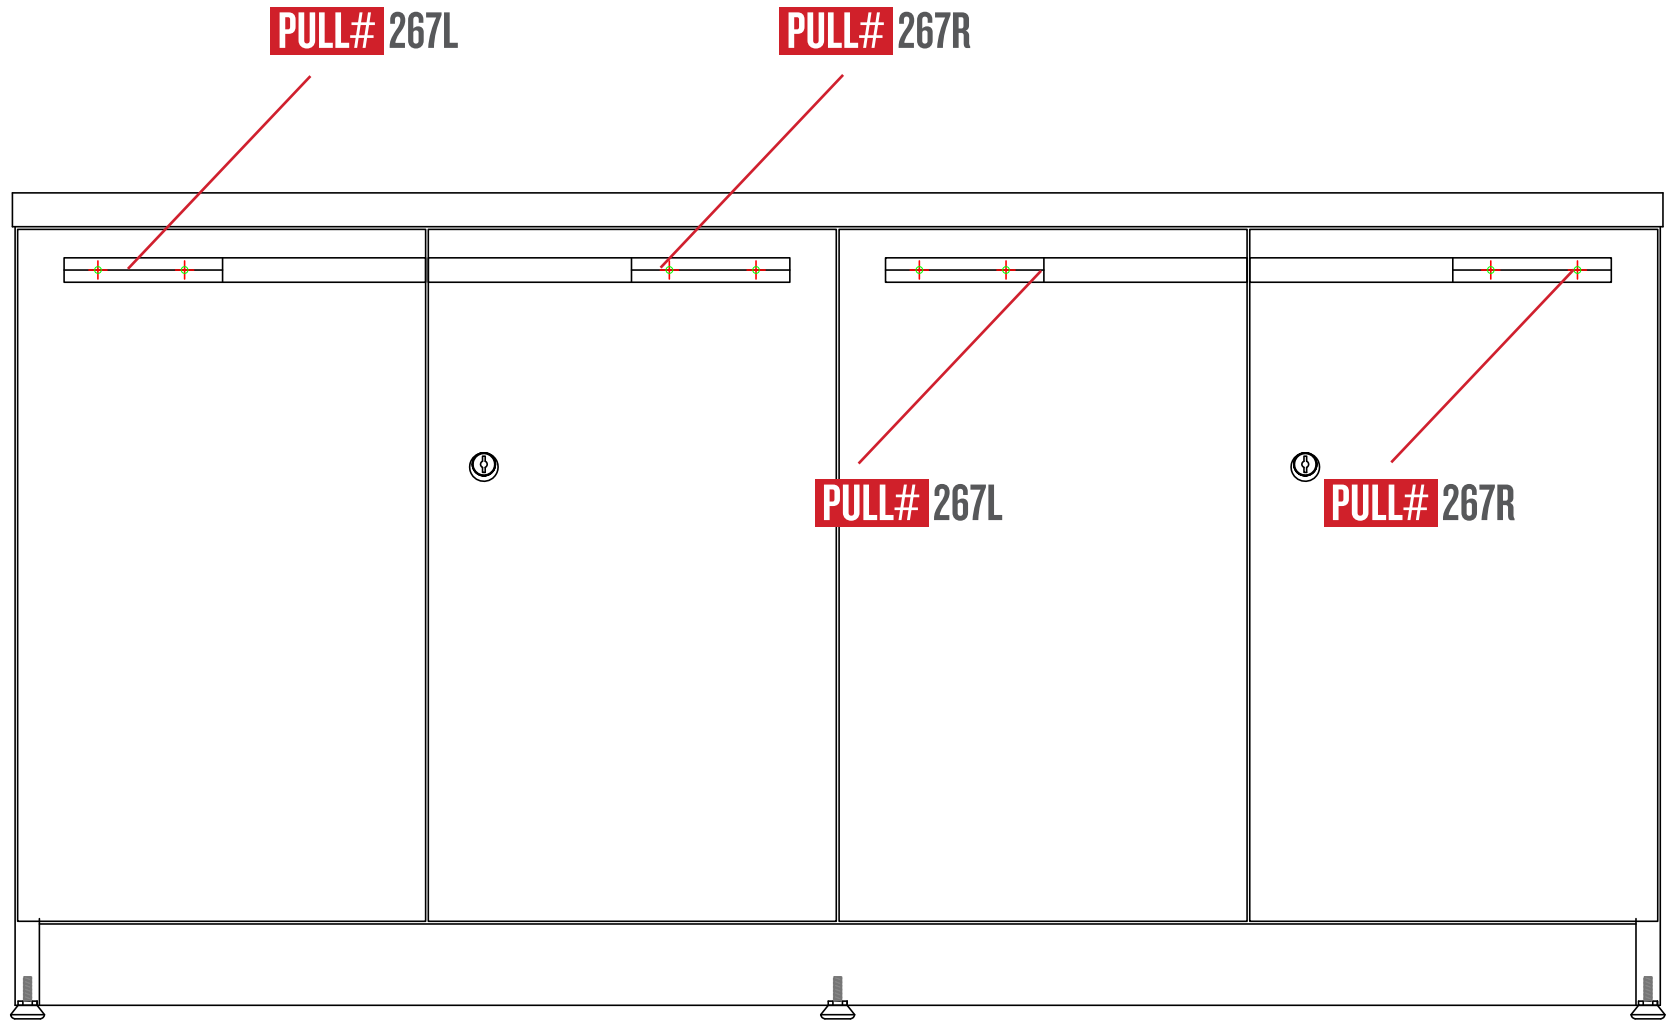

DESIGN MEETS BUSINESS  
SENSE MEETS SENSE™

LC-1848

# Dash Pull Map